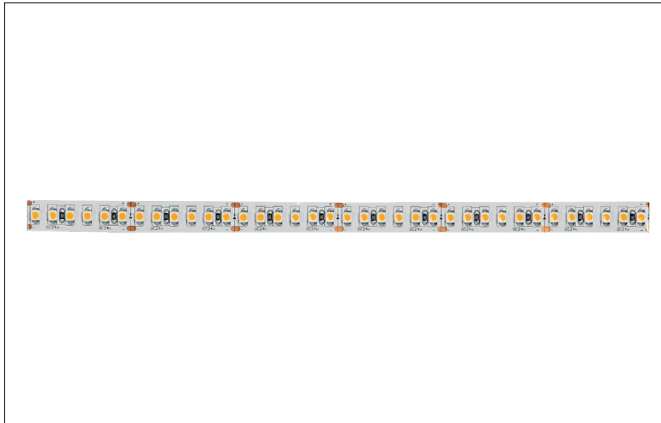

QUALITYFLEX Individual LED flex lighting Food, 5 m, 14,4 W / m,**IP00**

Article no. 88203020

Light.
For Generations.**Tender**

LED flex lighting Food, 5 m, 14,4 W / m, IP00, white, 2.050K. LED flex lighting decorative, technical as well as efficient lighting of light coves, linear applications and backlighting, basic or general lighting of rooms, architectural applications and for areas where high illumination is required, such as indirect or direct lighting, luminous ceilings, gastronomy lighting and much more. Length: 33.33 mm Lamp power per meter: 14.4 W/m, Luminous flux per meter: 1220.0 lm/m, Degree of protection: IP00, Protection class: III, Voltage: 24V DC, Beam angle: 120.0 °, 180 LEDs per meter, Chip distance (Short Pitch) : 5,55mm. For individual application, the LED flex board can be used all 33,33 mm be cut back. The maximum system length of 5.000mm must not be exceeded with one feed-in.

Product Benefits

- LED flex boards for the presentation of food.
- Matched color reproduction for optimal product presentation of: red meat, bread & baked goods, cheese & restaurant, fruit, marbled meat, vegetables.
- Divisible every 33.33 mm.

QUALITYFLEX Individual LED flex lighting Food, 5 m, 14,4 W / m, IP00

Article no. 88203020

Light.
For Generations.

Article data	
Article no.	88203020
GTIN	4251433900917
Series name	QUALITYFLEX Individual
Short description	LED flex lighting Food, 5 m, 14,4 W / m, IP00
Colour	White
Length	33 mm
Width	10 mm
Hight	2.4 mm
Scope of delivery	incl. 1 x mounting instructions, 5 x identification labels
Weight	0.125 kg
Length of the connection line	350 mm

Operating technology of QualityFlex	
Short Pitch	5.55 mm
Number of lamps per meter	180 Qty
Length of individual sections	33.33 mm
Smallest bend radius	25 mm
Length	33 mm
Maximum module length	5,000 mm
Circuit type	Parallel conduction
LED Type	3528 LED