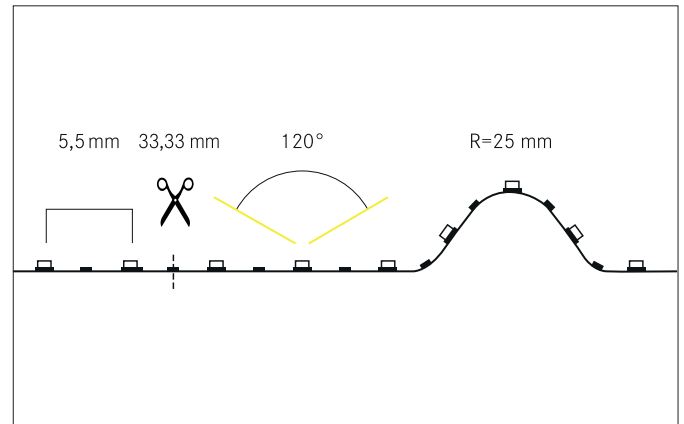

QUALITYFLEX Individual LED flex lighting Food, 5 m, 14,4 W / m,**IP00**

Article no. 88203020

Light.
For Generations.**Tender**

LED flex lighting Food, 5 m, 14,4 W / m, IP00, white, 2.050K. LED flex lighting decorative, technical as well as efficient lighting of light coves, linear applications and backlighting, basic or general lighting of rooms, architectural applications and for areas where high illumination is required, such as indirect or direct lighting, luminous ceilings, gastronomy lighting and much more. Length: 33.33 mm Lamp power per meter: 14.4 W/m, Luminous flux per meter: 1220.0 lm/m, Degree of protection: IP00, Protection class: III, Voltage: 24V DC, Beam angle: 120.0 °, 180 LEDs per meter, Chip distance (Short Pitch) : 5,55mm. For individual application, the LED flex board can be used all 33,33 mm be cut back. The maximum system length of 5.000mm must not be exceeded with one feed-in.

QUALITYFLEX Individual LED flex lighting Food, 5 m, 14,4 W / m, IP00

Article no. 88203020

Light.
For Generations.

Article data	
Article no.	88203020
GTIN	4251433900917
Series name	QUALITYFLEX Individual
Short description	LED flex lighting Food, 5 m, 14,4 W / m, IP00
Colour	White
Length	33 mm
Width	10 mm
Hight	2.4 mm
Scope of delivery	incl. 1 x mounting instructions, 5 x identification labels
Weight	0.125 kg
Length of the connection line	350 mm

Operating technology of QualityFlex	
Short Pitch	5.55 mm
Number of lamps per meter	180 Qty
Length of individual sections	33.33 mm
Smallest bend radius	25 mm
Length	33 mm
Maximum module length	5,000 mm
Circuit type	Parallel conduction
LED Type	3528 LED