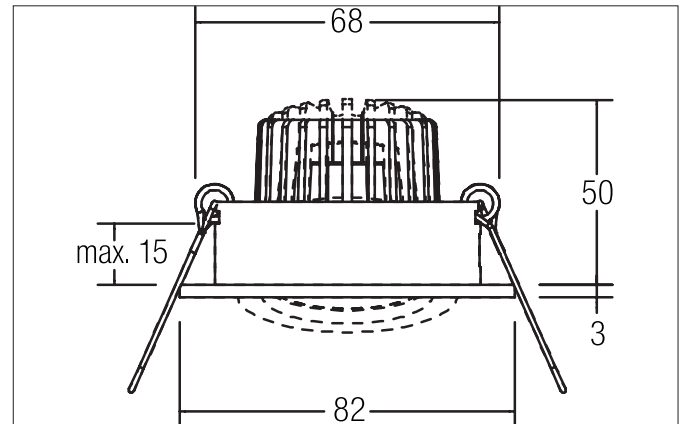

TIRREL-R LED recessed spot set, on/off

Article no. 38143633

Light.
For Generations.**Tender**

LED recessed spot set, on/off, Round. Toolless ceiling installation by installation springs. Ceiling cut-out \varnothing 68 mm, Installation depth 50 mm, Outer diameter 82 mm, Weight 0,176 kg, Reflector silver with rotationssymmetrical, deep, wide distributed light intensity. optimal light distribution due to a glass transparent cover. Luminous flux 680 lm, Power 1 x 6 W, Light colour warm white, Correlated color temperature (CCT) 3.000 K, Colour rendering index CRI > 80, Housing material: Aluminium / Glass / Plastic, Colour: Champagne, Permissible ambient temperature (ta): -20 °C - +25 °C, Protection class (EN 61140): II, Degree of protection (DIN EN 60529): IP20, .With electronic driver, on/off switchable.

Product Benefits

- LED recessed spot in round design made of solid aluminum.
with LED module 6 W (3,000 K) and switchable converter.
- Ceiling cutout 68 mm, diameter 82 mm, installation depth 50 mm, IP20.
- Pivoting range 25°.
- Large color variation. Without visible snap ring.
- Classic, formally restrained design.
- In the same look also in GX5.3 or GU10 version and as a dimmable set (trailing-edge phase or DALI) and as a loudspeaker.
- In addition, in the same surface structure and in the same color also available in square version.

TIRREL-R LED recessed spot set, on/off

Article no. 38143633

Light.
For Generations.

Article data	
Article no.	38143633
GTIN	4251433906674
Series name	TIRREL-R
Short description	LED recessed spot set, on/off
Material	Aluminium / Glass / Plastic
Colour	Champagne
Type of surface	Matt
Shape	Round
Outer diameter	82 mm
Built-in diameter	68 mm
Installation depth	50 mm
Hight	3 mm
Weight	0.176 kg