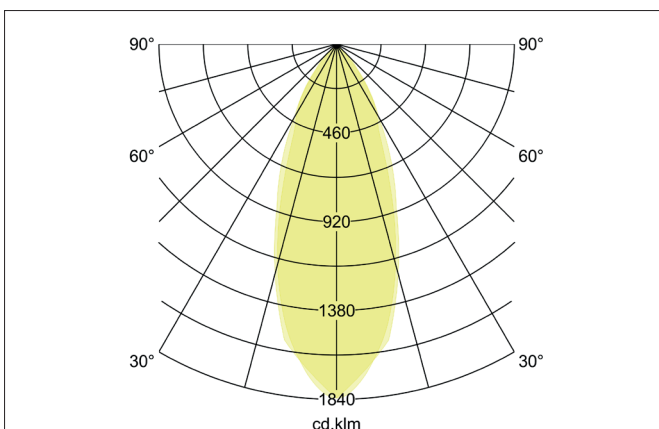

TIRREL-R LED recessed spot set, on/off

Article no. 38143633

Light.
For Generations.**Tender**

LED recessed spot set, on/off, Round. Toolless ceiling installation by installation springs. Ceiling cut-out \varnothing 68 mm, Installation depth 50 mm, Outer diameter 82 mm, Weight 0,176 kg, Reflector silver with rotationssymmetrical, deep, wide distributed light intensity. optimal light distribution due to a glass transparent cover. Luminous flux 680 lm, Power 1 x 6 W, Light colour warm white, Correlated color temperature (CCT) 3.000 K, Colour rendering index CRI > 80, Housing material: Aluminium / Glass / Plastic, Colour: Champagne, Permissible ambient temperature (ta): -20 °C - +25 °C, Protection class (EN 61140): II, Degree of protection (DIN EN 60529): IP20, .With electronic driver, on/off switchable.

Product Benefits

- LED recessed spot in round design made of solid aluminum.
with LED module 6 W (3,000 K) and switchable converter.
- Ceiling cutout 68 mm, diameter 82 mm, installation depth 50 mm, IP20.
- Pivoting range 25°.
- Large color variation. Without visible snap ring.
- Classic, formally restrained design.
- In the same look also in GX5.3 or GU10 version and as a dimmable set (trailing-edge phase or DALI) and as a loudspeaker.
- In addition, in the same surface structure and in the same color also available in square version.

Lighting technology	
Colour temperature	3.000 K
Light colour	White
Light output	Direct
Luminous flux	680 lm
System efficiency	113 lm/W
Colour rendering	CRI > 80
Reflector	High-gloss
Reflektorfarbe	silver
Beam angle	38°
Light sharing	Symmetric
Adjustable color temperature	No