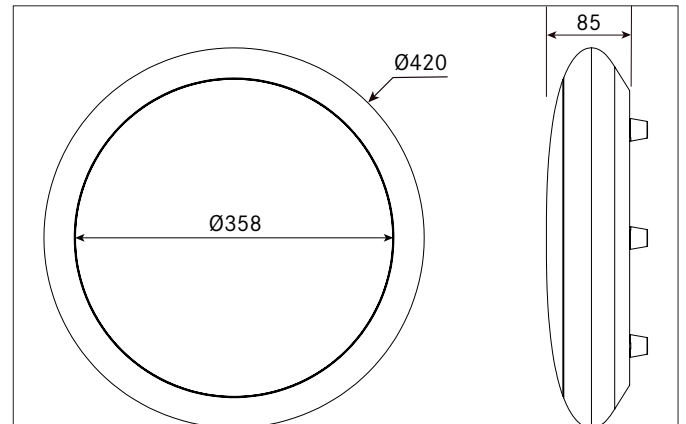

**GAVAN MIDI LED ceiling surface-mounted luminaire, IP65, on/off switchable**

Article no. 32035073

Light.  
For Generations.**Tender**

LED ceiling surface-mounted luminaire, IP65, on/off switchable, Round. Luminaire diameter 420.0 mm, Height 85.0 mm Weight 1.607 kg, with rotationssymmetrical, deep, wide distributed light intensity. optimal light distribution due to a plastic, opal cover. Luminous flux 2.370 lm, Power 1 x 25 W, Light colour warm white, Correlated color temperature (CCT) 3.000 K, Colour rendering index CRI > 80, Rated life time L70/B50 at 25 °C: 50.000 h, Housing material: Plastic, Colour: White, Permissible ambient temperature (ta): -20 °C - +25 °C, Protection class (EN 61140): II, Degree of protection (DIN EN 60529): IP65, shock resistance according to IEC62262: IK10 .With electronic driver, on/off switchable.

**Product Benefits**

- Ceiling surface-mounted luminaire made of impact-resistant plastic with a diameter of 420 mm, installation height 85 mm.
- Luminous flux 2370 lm, IK10, IP65, housing made of PMMA plastic.
- 3 different diameters available in the same optical look.
- This allows the realization of the projects with different lighting requirements in a consistent design.

Mounting technology	
Mounting method	Surface mounting
Place of installation	Ceiling-mounted
Adjustability	Not adjustable
Impact resistance	IK10
stamp	UKCA
Material cover	Plastic, opal

Packing data	
Gross weight	2.056 kg
Length of packaging	455 mm
Packaging width	455 mm
Packaging hight	90 mm
Disposal at end of life	This product must not be disposed of with household waste. You are obliged, to dispose of such electrical waste separately. By disposing of electrical waste and other old or defective electronics separately, you support recycling or other forms of re-use. In that way you help to take care and to avoid that harmful substances get into the environment.