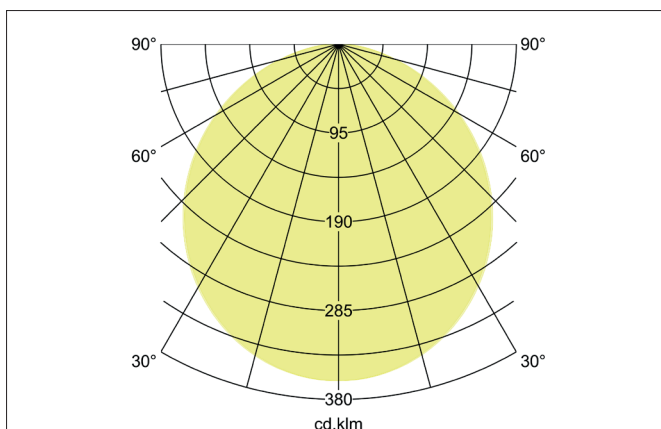

**GAVAN MIDI LED ceiling surface-mounted luminaire, IP65, on/off switchable**

Article no. 32035073

Light.  
For Generations.**Tender**

LED ceiling surface-mounted luminaire, IP65, on/off switchable, Round. Luminaire diameter 420.0 mm, Height 85.0 mm Weight 1.607 kg, with rotationssymmetrical, deep, wide distributed light intensity. optimal light distribution due to a plastic, opal cover. Luminous flux 2.370 lm, Power 1 x 25 W, Light colour warm white, Correlated color temperature (CCT) 3.000 K, Colour rendering index CRI > 80, Rated life time L70/B50 at 25 °C: 50.000 h, Housing material: Plastic, Colour: White, Permissible ambient temperature (ta): -20 °C - +25 °C, Protection class (EN 61140): II, Degree of protection (DIN EN 60529): IP65, shock resistance according to IEC62262: IK10 .With electronic driver, on/off switchable.

**Product Benefits**

- Ceiling surface-mounted luminaire made of impact-resistant plastic with a diameter of 420 mm, installation height 85 mm.
- Luminous flux 2370 lm, IK10, IP65, housing made of PMMA plastic.
- 3 different diameters available in the same optical look.
- This allows the realization of the projects with different lighting requirements in a consistent design.

Lighting technology	
Colour temperature	3.000 K
Light colour	White
Light output	Direct
Luminous flux	2,370 lm
System efficiency	95 lm/W
Colour rendering	CRI > 80
Beam angle	120°
Light sharing	Symmetric
Adjustable color temperature	No