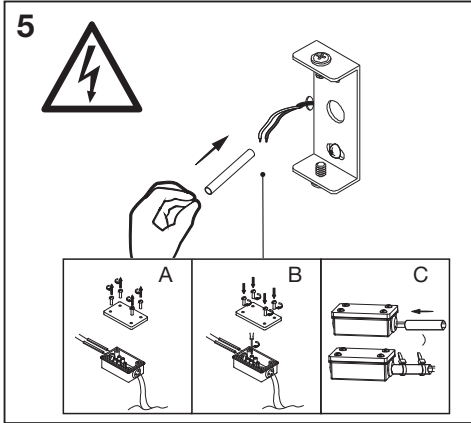

	EAN	This product contains a light source of energy efficiency class	Contained Light Source
SMART WIFI ORBIS ELYPSE120 IP44TWCR	4058075573925	F	
SMART WIFI ORBIS ELYPSE340 IP44TWCR	4058075573963	F	Contains 2 light sources 
SMART WIFI ORBIS ELYPSE560 IP44TWCR	4058075574076	F	Contains 3 light sources 