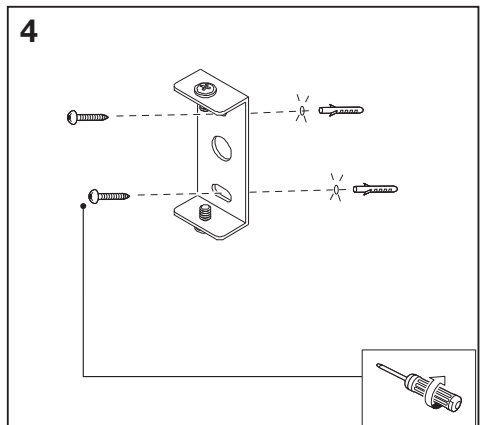

	EAN	This product contains a light source of energy efficiency class	Contained Light Source
SMART WIFI ORBIS ELYPSE120 IP44TWCR	4058075573925	F	
SMART WIFI ORBIS ELYPSE340 IP44TWCR	4058075573963	F	Contains 2 light sources 
SMART WIFI ORBIS ELYPSE560 IP44TWCR	4058075574076	F	Contains 3 light sources 