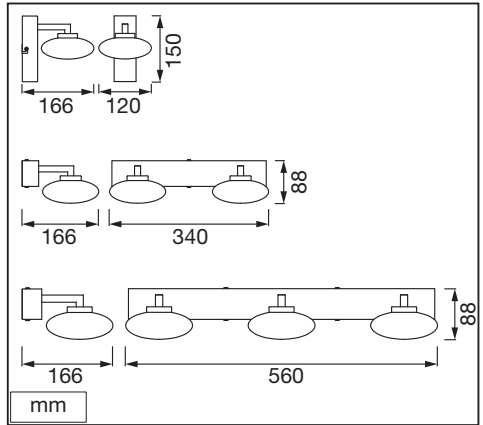

ORBIS ELYPSE

	EAN	W	Lumen module	Lumen output	K	°(°C)	V~	mA	Hz	DF
SMART WIFI ORBIS ELYPSE120 IP44TWCR	4058075573925	7	500	400	3000-6500	-20...+40	220-240	32	50/60	>0.7
SMART WIFI ORBIS ELYPSE340 IP44TWCR	4058075573963	12	1000	800	3000-6500	-20...+40	220-240	55	50/60	>0.7
SMART WIFI ORBIS ELYPSE560 IP44TWCR	4058075574076	18	1500	1200	3000-6500	-20...+40	220-240	77	50/60	>0.7

	EAN	This product contains a light source of energy efficiency class	Contained Light Source
SMART WIFI ORBIS ELYPSE120 IP44TWCR	4058075573925	F	
SMART WIFI ORBIS ELYPSE340 IP44TWCR	4058075573963	F	Contains 2 light sources 
SMART WIFI ORBIS ELYPSE560 IP44TWCR	4058075574076	F	Contains 3 light sources 