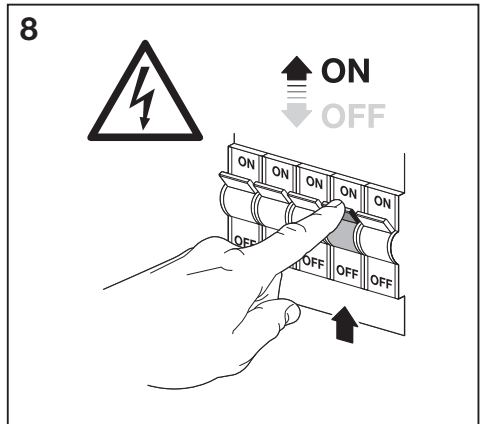

	EAN	This product contains a light source of energy efficiency class	Contained Light Source
SMART WIFI ORBIS ELYPSE120 IP44TWCR	4058075573925	F	
SMART WIFI ORBIS ELYPSE340 IP44TWCR	4058075573963	F	Contains 2 light sources 
SMART WIFI ORBIS ELYPSE560 IP44TWCR	4058075574076	F	Contains 3 light sources 