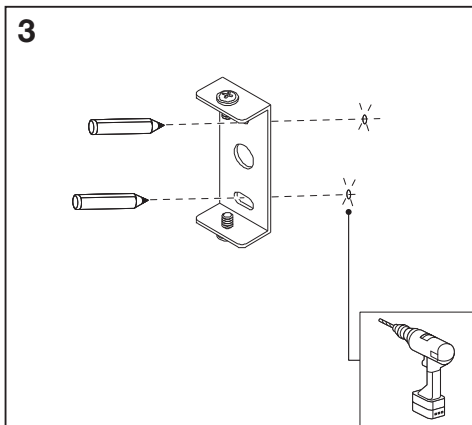

	EAN	This product contains a light source of energy efficiency class	Contained Light Source
SMART WIFI ORBIS ELYPSE120 IP44TWCR	4058075573925	F	
SMART WIFI ORBIS ELYPSE340 IP44TWCR	4058075573963	F	Contains 2 light sources 
SMART WIFI ORBIS ELYPSE560 IP44TWCR	4058075574076	F	Contains 3 light sources 