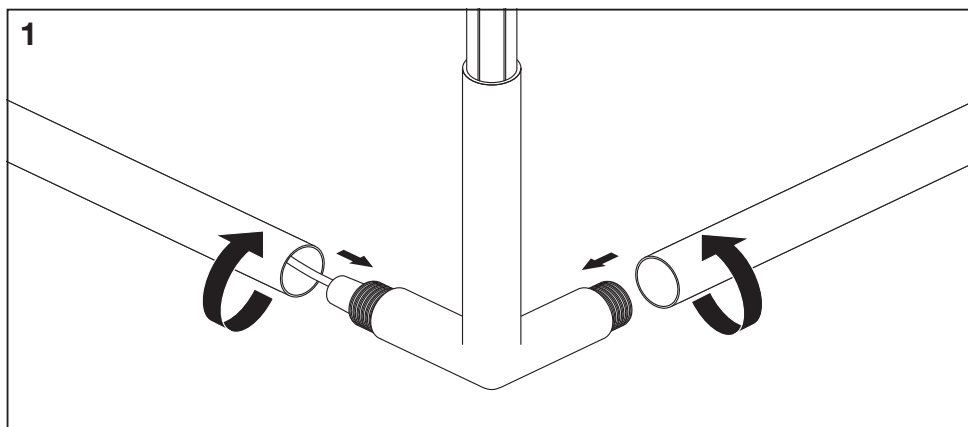

FLOOR CORNER RGB+TW

	EAN	W	lm	K	θ (°C)	V~	mA	Hz	PF
SMART WIFI FLOOR CORNER RGBTW	4058075665880	14	200	2700- 6500	-20...+40	220-240	75	50/60	>0.7

	EAN	This product contains a light source of energy efficiency class	Contained Light Source
SMART WIFI FLOOR CORNER RGBTW	4058075665880	G	