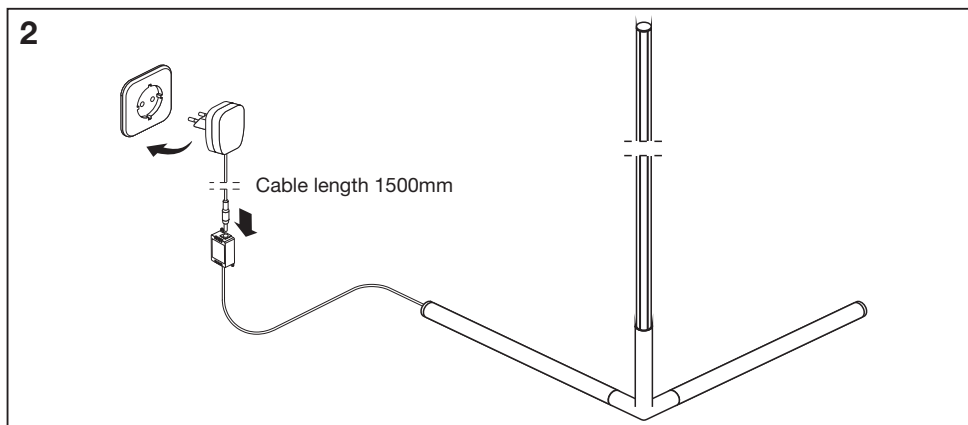

FLOOR CORNER RGB+TW

	EAN	W	lm	K	θ (°C)	V~	mA	Hz	PF
SMART WIFI FLOOR CORNER RGBTW	4058075665880	14	200	2700- 6500	-20...+40	220-240	75	50/60	>0.7

	EAN	This product contains a light source of energy efficiency class	Contained Light Source
SMART WIFI FLOOR CORNER RGBTW	4058075665880	G	