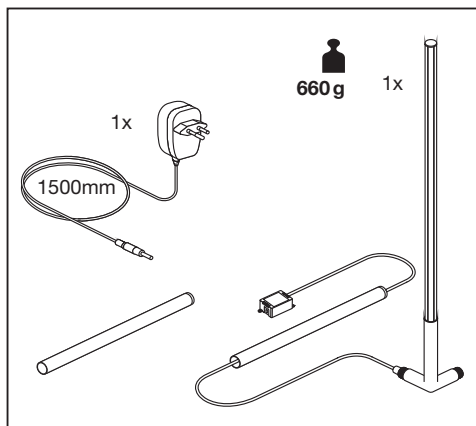

FLOOR CORNER RGB+TW

	EAN	W	lm	K	θ (°C)	V~	mA	Hz	PF
SMART WIFI FLOOR CORNER RGBTW	4058075665880	14	200	2700- 6500	-20...+40	220-240	75	50/60	>0.7

	EAN	This product contains a light source of energy efficiency class	Contained Light Source
SMART WIFI FLOOR CORNER RGBTW	4058075665880	G	