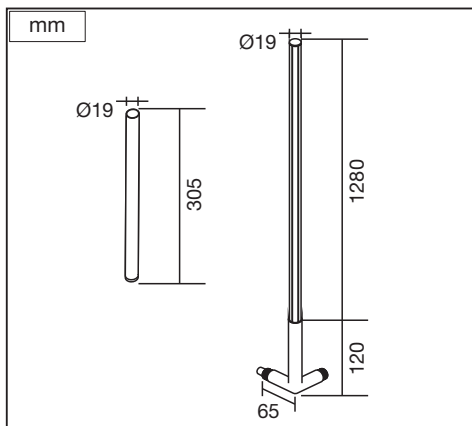

FLOOR CORNER RGB+TW

	EAN	W	lm	K	θ (°C)	V~	mA	Hz	PF
SMART WIFI FLOOR CORNER RGBTW	4058075665880	14	200	2700- 6500	-20...+40	220-240	75	50/60	>0.7

	EAN	This product contains a light source of energy efficiency class	Contained Light Source
SMART WIFI FLOOR CORNER RGBTW	4058075665880	G	