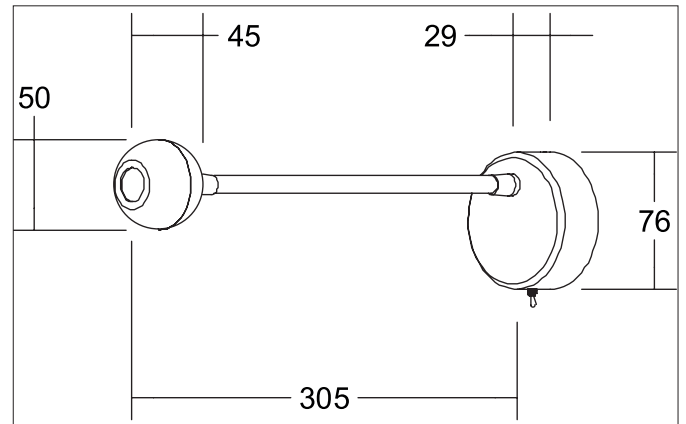

**ARCUS LED surface mounted reading light, with ball head**

Article no. 10191073

Light.  
For Generations.**Tender**

LED surface mounted reading light, with ball head, Round. Luminaire diameter 76.0 mm, Height 29.0 mm Weight 0.37 kg, with rotationssymmetrical, deep, wide distributed light intensity. optimal light distribution due to a glass transparent cover. Luminous flux 320 lm, Power 1 x 3,2 W, Light colour warm white, Correlated color temprature (CCT) 3.000 K, Colour rendering index CRI > 80, Housing material: Aluminium / Steel, Colour: White, Permissible ambient temperature (ta): -20 °C - +25 °C, Protection class (EN 61140): I, Degree of protection (DIN EN 60529): IP20, .With electronic driver, on/off switchable.

Article data	
Article no.	10191073
GTIN	4251433932956
Series name	ARCUS
Short description	LED surface mounted reading light, with ball head
Material	Aluminium / Steel
Colour	White
Shape	Round
Outer diameter	76 mm
Height	29 mm
Scope of delivery	Incl. converter for connection to the 230-V mains voltage, on/off switchable
Weight	0.370 kg
Conformance	CE, UKCA

**ARCUS LED surface mounted reading light, with ball head**

Article no. 10191073

Light.  
For Generations.

Lighting technology	
Colour temperature	3.000 K
Light colour	White
Light output	Direct
Luminous flux	320 lm
System efficiency	76 lm/W
Colour rendering	CRI > 80
Reflector	High-gloss
Beam angle	44°
Light sharing	Symmetric
Adjustable color temperature	No