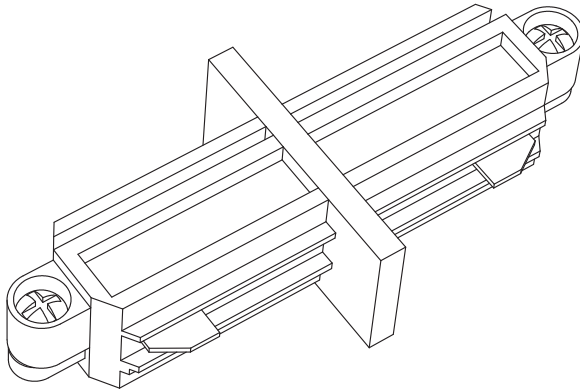

TRACKLIGHT CONNECTOR LINEAR

	EAN	IP	Δ (°C)	V~	Hz
TRACKLIGHT LINEAR CONNECTOR WT	4058075764002	20	-20...+40	220-240	50/60
TRACKLIGHT LINEAR CONNECTOR BK	4058075764026	20	-20...+40	220-240	50/60

TRACKLIGHT CONNECTOR LINEAR

Item	Model	Socket	Dimension L x W x H	Color	EAN
A	TRACKLIGHT SPOT CYLINDER	GU10	140 x 55 x 130 mm	White Black	4058075756588 4058075756625
B	TRACKLIGHT SPOT MINICYLINDER	GU10	135 x 65 x 93 mm	White Black	4058075756649 4058075756663
C	TRACKLIGHT SPOT CYLINDER	GU10	142 x 65 x 93 mm	White Black	4058075756687 4058075756700
D	SMART WIFI TRACKL SPOT CIRCLE TUNABLE	Integrated LED	φ120 x 95mm	White Black	4058075759749 4058075759763
E	SMART WIFI TRACKL SPOT OSAKA TUNABLE	Integrated LED	64.5 x 92 x 140mm	White Black	4058075759787 4058075759800
F	TRACKLIGHT RAIL	-	1000 x 35 x 18 mm	White Black	4058075763920 4058075763944
G	TRACKLIGHT SUPPLY CONNECTOR	-	104 x 35 x 18 mm	White Black	4058075763968 4058075763982
H	TRACKLIGHT LINEAR CONNECTOR	-	64 x 35 x 18mm	White Black	4058075764002 4058075764026
I	TRACKLIGHT CORNER CONNECTOR	-	104 x 104 x 18 mm	White Black	4058075764040 4058075764064
J	TRACKLIGHT FLEXIBLE CONNECTOR	-	290 x 35 x 18 mm	White Black	4058075764088 4058075764101
K	TRACKLIGHT CROSS CONNECTOR	-	172 x 172 x 18 mm	White Black	4058075764125 4058075764149
L	TRACKLIGHT SUSPENSION KIT	-	61 x 33 x 15 / φ40 x 47mm	White Black	4058075764163 4058075764187
M	TRACKLIGHT ROUND BASE	-	32 x ø100 mm	White Black	4058075764200 4058075764224