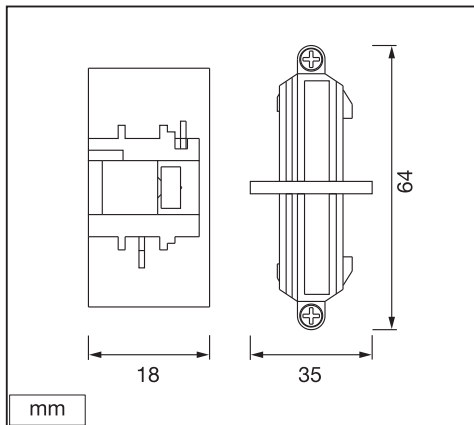

TRACKLIGHT CONNECTOR LINEAR

	EAN	IP	Δ (°C)	V~	Hz
TRACKLIGHT LINEAR CONNECTOR WT	4058075764002	20	-20...+40	220-240	50/60
TRACKLIGHT LINEAR CONNECTOR BK	4058075764026	20	-20...+40	220-240	50/60

TRACKLIGHT CONNECTOR LINEAR

Item	Model	Socket	Dimension L x W x H	Color	EAN
A	TRACKLIGHT SPOT CYLINDER	GU10	140 x 55 x 130 mm	White Black	4058075756588 4058075756625
B	TRACKLIGHT SPOT MINICYLINDER	GU10	135 x 65 x 93 mm	White Black	4058075756649 4058075756663
C	TRACKLIGHT SPOT CYLINDER	GU10	142 x 65 x 93 mm	White Black	4058075756687 4058075756700
D	SMART WIFI TRACKL SPOT CIRCLE TUNABLE	Integrated LED	φ120 x 95mm	White Black	4058075759749 4058075759763
E	SMART WIFI TRACKL SPOT OSAKA TUNABLE	Integrated LED	64.5 x 92 x 140mm	White Black	4058075759787 4058075759800
F	TRACKLIGHT RAIL	-	1000 x 35 x 18 mm	White Black	4058075763920 4058075763944
G	TRACKLIGHT SUPPLY CONNECTOR	-	104 x 35 x 18 mm	White Black	4058075763968 4058075763982
H	TRACKLIGHT LINEAR CONNECTOR	-	64 x 35 x 18mm	White Black	4058075764002 4058075764026
I	TRACKLIGHT CORNER CONNECTOR	-	104 x 104 x 18 mm	White Black	4058075764040 4058075764064
J	TRACKLIGHT FLEXIBLE CONNECTOR	-	290 x 35 x 18 mm	White Black	4058075764088 4058075764101
K	TRACKLIGHT CROSS CONNECTOR	-	172 x 172 x 18 mm	White Black	4058075764125 4058075764149
L	TRACKLIGHT SUSPENSION KIT	-	61 x 33 x 15 / φ40 x 47mm	White Black	4058075764163 4058075764187
M	TRACKLIGHT ROUND BASE	-	32 x ø100 mm	White Black	4058075764200 4058075764224