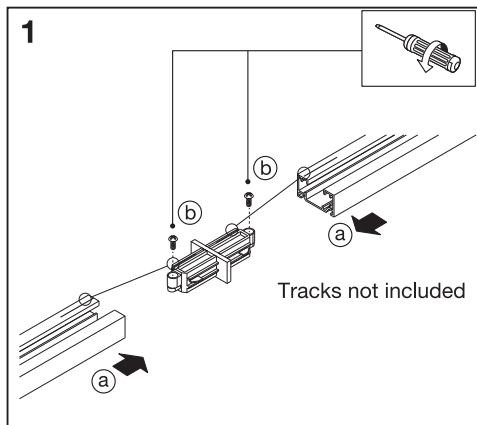

TRACKLIGHT CONNECTOR LINEAR

	EAN	IP	Δ (°C)	V~	Hz
TRACKLIGHT LINEAR CONNECTOR WT	4058075764002	20	-20...+40	220-240	50/60
TRACKLIGHT LINEAR CONNECTOR BK	4058075764026	20	-20...+40	220-240	50/60

TRACKLIGHT CONNECTOR LINEAR

Item	Model	Socket	Dimension L x W x H	Color	EAN
A	TRACKLIGHT SPOT CYLINDER	GU10	140 x 55 x 130 mm	White Black	4058075756588 4058075756625
B	TRACKLIGHT SPOT MINICYLINDER	GU10	135 x 65 x 93 mm	White Black	4058075756649 4058075756663
C	TRACKLIGHT SPOT CYLINDER	GU10	142 x 65 x 93 mm	White Black	4058075756687 4058075756700
D	SMART WIFI TRACKL SPOT CIRCLE TUNABLE	Integrated LED	φ120 x 95mm	White Black	4058075759749 4058075759763
E	SMART WIFI TRACKL SPOT OSAKA TUNABLE	Integrated LED	64.5 x 92 x 140mm	White Black	4058075759787 4058075759800
F	TRACKLIGHT RAIL	-	1000 x 35 x 18 mm	White Black	4058075763920 4058075763944
G	TRACKLIGHT SUPPLY CONNECTOR	-	104 x 35 x 18 mm	White Black	4058075763968 4058075763982
H	TRACKLIGHT LINEAR CONNECTOR	-	64 x 35 x 18mm	White Black	4058075764002 4058075764026
I	TRACKLIGHT CORNER CONNECTOR	-	104 x 104 x 18 mm	White Black	4058075764040 4058075764064
J	TRACKLIGHT FLEXIBLE CONNECTOR	-	290 x 35 x 18 mm	White Black	4058075764088 4058075764101
K	TRACKLIGHT CROSS CONNECTOR	-	172 x 172 x 18 mm	White Black	4058075764125 4058075764149
L	TRACKLIGHT SUSPENSION KIT	-	61 x 33 x 15 / φ40 x 47mm	White Black	4058075764163 4058075764187
M	TRACKLIGHT ROUND BASE	-	32 x ø100 mm	White Black	4058075764200 4058075764224