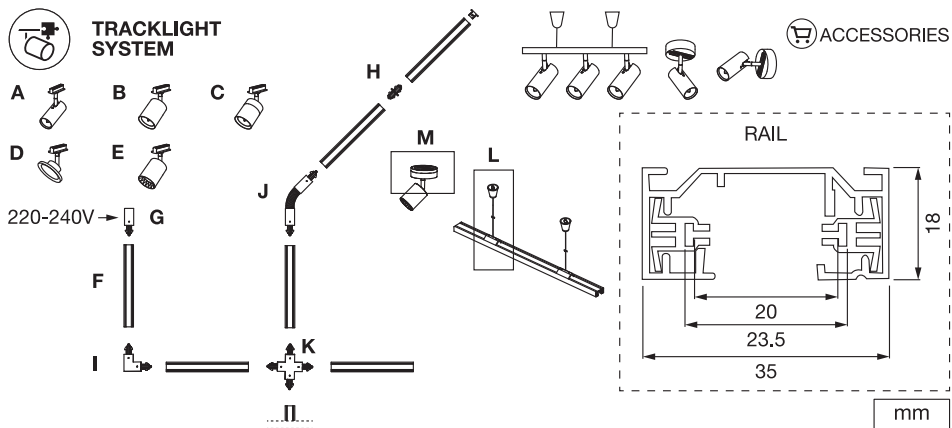

TRACKLIGHT CONNECTOR LINEAR

	EAN	IP	Δ (°C)	V~	Hz
TRACKLIGHT LINEAR CONNECTOR WT	4058075764002	20	-20...+40	220-240	50/60
TRACKLIGHT LINEAR CONNECTOR BK	4058075764026	20	-20...+40	220-240	50/60

TRACKLIGHT CONNECTOR LINEAR

Item	Model	Socket	Dimension L x W x H	Color	EAN
A	TRACKLIGHT SPOT CYLINDER	GU10	140 x 55 x 130 mm	White Black	4058075756588 4058075756625
B	TRACKLIGHT SPOT MINICYLINDER	GU10	135 x 65 x 93 mm	White Black	4058075756649 4058075756663
C	TRACKLIGHT SPOT CYLINDER	GU10	142 x 65 x 93 mm	White Black	4058075756687 4058075756700
D	SMART WIFI TRACKL SPOT CIRCLE TUNABLE	Integrated LED	φ120 x 95mm	White Black	4058075759749 4058075759763
E	SMART WIFI TRACKL SPOT OSAKA TUNABLE	Integrated LED	64.5 x 92 x 140mm	White Black	4058075759787 4058075759800
F	TRACKLIGHT RAIL	-	1000 x 35 x 18 mm	White Black	4058075763920 4058075763944
G	TRACKLIGHT SUPPLY CONNECTOR	-	104 x 35 x 18 mm	White Black	4058075763968 4058075763982
H	TRACKLIGHT LINEAR CONNECTOR	-	64 x 35 x 18mm	White Black	4058075764002 4058075764026
I	TRACKLIGHT CORNER CONNECTOR	-	104 x 104 x 18 mm	White Black	4058075764040 4058075764064
J	TRACKLIGHT FLEXIBLE CONNECTOR	-	290 x 35 x 18 mm	White Black	4058075764088 4058075764101
K	TRACKLIGHT CROSS CONNECTOR	-	172 x 172 x 18 mm	White Black	4058075764125 4058075764149
L	TRACKLIGHT SUSPENSION KIT	-	61 x 33 x 15 / φ40 x 47mm	White Black	4058075764163 4058075764187
M	TRACKLIGHT ROUND BASE	-	32 x ø100 mm	White Black	4058075764200 4058075764224