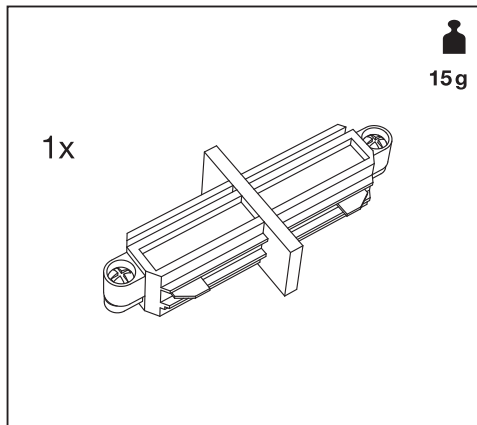

TRACKLIGHT CONNECTOR LINEAR

	EAN	IP	Δ (°C)	V~	Hz
TRACKLIGHT LINEAR CONNECTOR WT	4058075764002	20	-20...+40	220-240	50/60
TRACKLIGHT LINEAR CONNECTOR BK	4058075764026	20	-20...+40	220-240	50/60

TRACKLIGHT CONNECTOR LINEAR

Item	Model	Socket	Dimension L x W x H	Color	EAN
A	TRACKLIGHT SPOT CYLINDER	GU10	140 x 55 x 130 mm	White Black	4058075756588 4058075756625
B	TRACKLIGHT SPOT MINICYLINDER	GU10	135 x 65 x 93 mm	White Black	4058075756649 4058075756663
C	TRACKLIGHT SPOT CYLINDER	GU10	142 x 65 x 93 mm	White Black	4058075756687 4058075756700
D	SMART WIFI TRACKL SPOT CIRCLE TUNABLE	Integrated LED	φ120 x 95mm	White Black	4058075759749 4058075759763
E	SMART WIFI TRACKL SPOT OSAKA TUNABLE	Integrated LED	64.5 x 92 x 140mm	White Black	4058075759787 4058075759800
F	TRACKLIGHT RAIL	-	1000 x 35 x 18 mm	White Black	4058075763920 4058075763944
G	TRACKLIGHT SUPPLY CONNECTOR	-	104 x 35 x 18 mm	White Black	4058075763968 4058075763982
H	TRACKLIGHT LINEAR CONNECTOR	-	64 x 35 x 18mm	White Black	4058075764002 4058075764026
I	TRACKLIGHT CORNER CONNECTOR	-	104 x 104 x 18 mm	White Black	4058075764040 4058075764064
J	TRACKLIGHT FLEXIBLE CONNECTOR	-	290 x 35 x 18 mm	White Black	4058075764088 4058075764101
K	TRACKLIGHT CROSS CONNECTOR	-	172 x 172 x 18 mm	White Black	4058075764125 4058075764149
L	TRACKLIGHT SUSPENSION KIT	-	61 x 33 x 15 / φ40 x 47mm	White Black	4058075764163 4058075764187
M	TRACKLIGHT ROUND BASE	-	32 x ø100 mm	White Black	4058075764200 4058075764224