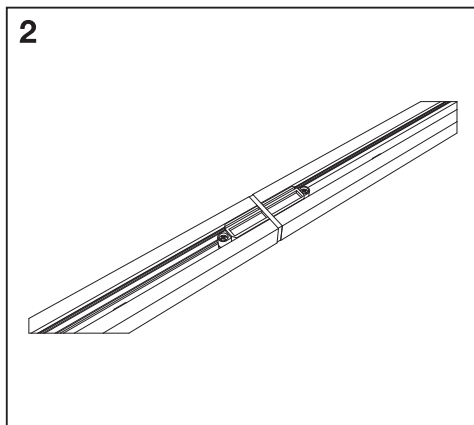

TRACKLIGHT CONNECTOR LINEAR

	EAN	IP	Δ (°C)	V~	Hz
TRACKLIGHT LINEAR CONNECTOR WT	4058075764002	20	-20...+40	220-240	50/60
TRACKLIGHT LINEAR CONNECTOR BK	4058075764026	20	-20...+40	220-240	50/60

TRACKLIGHT CONNECTOR LINEAR

Item	Model	Socket	Dimension L x W x H	Color	EAN
A	TRACKLIGHT SPOT CYLINDER	GU10	140 x 55 x 130 mm	White Black	4058075756588 4058075756625
B	TRACKLIGHT SPOT MINICYLINDER	GU10	135 x 65 x 93 mm	White Black	4058075756649 4058075756663
C	TRACKLIGHT SPOT CYLINDER	GU10	142 x 65 x 93 mm	White Black	4058075756687 4058075756700
D	SMART WIFI TRACKL SPOT CIRCLE TUNABLE	Integrated LED	φ120 x 95mm	White Black	4058075759749 4058075759763
E	SMART WIFI TRACKL SPOT OSAKA TUNABLE	Integrated LED	64.5 x 92 x 140mm	White Black	4058075759787 4058075759800
F	TRACKLIGHT RAIL	-	1000 x 35 x 18 mm	White Black	4058075763920 4058075763944
G	TRACKLIGHT SUPPLY CONNECTOR	-	104 x 35 x 18 mm	White Black	4058075763968 4058075763982
H	TRACKLIGHT LINEAR CONNECTOR	-	64 x 35 x 18mm	White Black	4058075764002 4058075764026
I	TRACKLIGHT CORNER CONNECTOR	-	104 x 104 x 18 mm	White Black	4058075764040 4058075764064
J	TRACKLIGHT FLEXIBLE CONNECTOR	-	290 x 35 x 18 mm	White Black	4058075764088 4058075764101
K	TRACKLIGHT CROSS CONNECTOR	-	172 x 172 x 18 mm	White Black	4058075764125 4058075764149
L	TRACKLIGHT SUSPENSION KIT	-	61 x 33 x 15 / φ40 x 47mm	White Black	4058075764163 4058075764187
M	TRACKLIGHT ROUND BASE	-	32 x ø100 mm	White Black	4058075764200 4058075764224