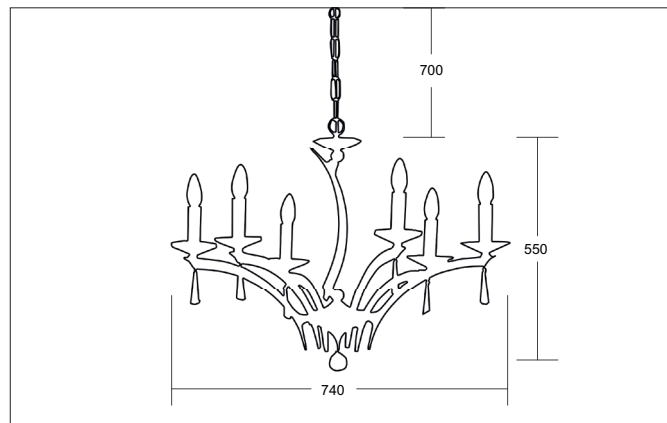

STELLA Pendelleuchte schwarzchrom glänzend, mit Kristallen

Article no. 850666

Light.
For Generations.**Tender**

Pendelleuchte schwarzchrom glänzend, mit Kristallen, black chrome, Other.Surface mounting, Ceiling-mountedAnbau-Pendelleuchte, mit Kristallen.Lamp holder: E14, Mounting method: Surface mounting, Place of installation: Ceiling-mounted, Material: Cast Brass / Crystal, Degree of protection: according to DIN EN 60529 IP20, Protection class: (EN 61140) I, Voltage: 230V AC 50Hz, Power: 40 W, Amount of light sources / fittings: 6 Qty, without control gear, Control: Other.

Article data	
Article no.	850666
GTIN	4250047737049
Series name	STELLA
Short description	Pendelleuchte schwarzchrom glänzend, mit Kristallen
Material	Other
Colour	Black chrome
Type of surface	Glossy
Shape	Other
Outer diameter	740 mm
Hight	550 mm
Scope of delivery	inkl. Kette 700 mm und Baldachin
Weight	9.300 kg

Mounting technology	
Mounting method	Surface mounting
Place of installation	Ceiling-mounted
Adjustability	Not adjustable
stamp	UKCA
Pendulum length min.	100 mm
Pendulum length max.	700 mm
Material cover	Without cover

Packing data	
Gross weight	11 kg
Length of packaging	910 mm
Packaging width	910 mm
Packaging height	760 mm
Disposal at end of life	This product must not be disposed of with household waste. You are obliged, to dispose of such electrical waste separately. By disposing of electrical waste and other old or defective electronics separately, you support recycling or other forms of re-use. In that way you help to take care and to avoid that harmful substances get into the environment.