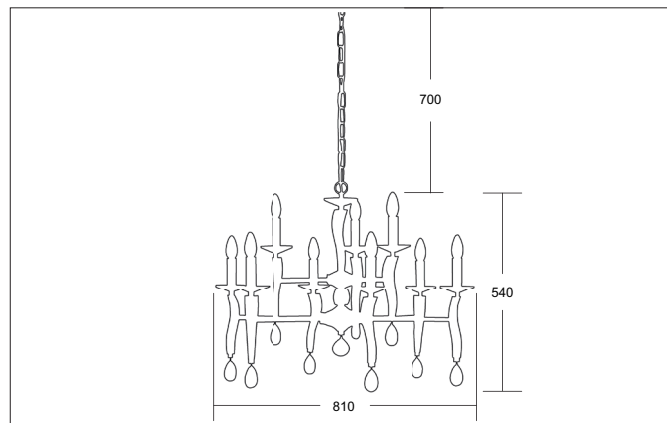

GIRATA Pendelleuchte schwarzchrom glänzend, mit Kristallen

Article no. 859069

Light.
For Generations.**Tender**

Pendelleuchte schwarzchrom glänzend, mit Kristallen, black chrome, Other.Surface mounting, Ceiling-mountedAnbau-Pendelleuchte, mit Kristallen.Lamp holder: E14, Mounting method: Surface mounting, Place of installation: Ceiling-mounted, Material: Cast Brass / Crystal, Degree of protection: according to DIN EN 60529 IP20, Protection class: (EN 61140) I, Voltage: 230V AC 50Hz, Power: 40 W, Amount of light sources / fittings: 9 Qty, without control gear, Control: Other.

Article data	
Article no.	859069
GTIN	4250047748731
Series name	GIRATA
Short description	Pendelleuchte schwarzchrom glänzend, mit Kristallen
Material	Other
Colour	Black chrome
Type of surface	Glossy
Shape	Other
Outer diameter	810 mm
Hight	540 mm
Scope of delivery	inkl. Kette 700 mm und Baldachin
Weight	11.300 kg

Mounting technology	
Mounting method	Surface mounting
Place of installation	Ceiling-mounted
Adjustability	Not adjustable
Pendulum length min.	100 mm
Pendulum length max.	700 mm
Material cover	Without cover

Packing data	
Gross weight	13 kg
Length of packaging	910 mm
Packaging width	910 mm
Packaging height	760 mm
Disposal at end of life	This product must not be disposed of with household waste. You are obliged, to dispose of such electrical waste separately. By disposing of electrical waste and other old or defective electronics separately, you support recycling or other forms of re-use. In that way you help to take care and to avoid that harmful substances get into the environment.