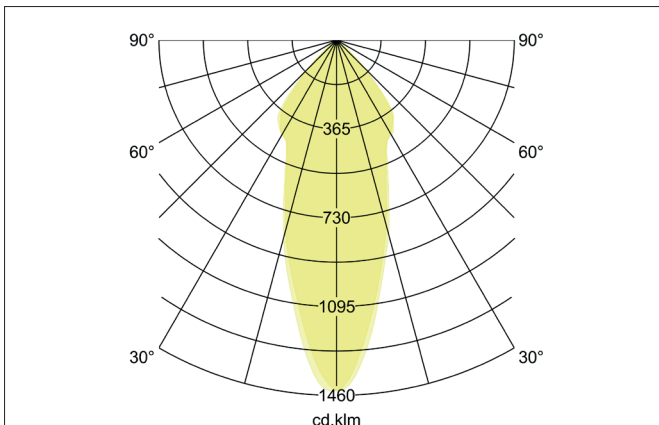

#### Tender

LED recessed downlight, integrated converter trailing edge dimmable, dim2warm, IP65, with connection box, Round. Toolless ceiling installation by installation springs. Ceiling cut-out Ø 68 mm, Installation depth 38 mm, Outer diameter 80 mm, Weight 0,162 kg, Reflector silver with rotationssymmetrical, deep, wide distributed light intensity. optimal light distribution due to a polycarbonat clear cover. Luminous flux 410 lm, Power 1 x 6 W, Light colour warm white to StructureNodeImpl 4028e4c98c829609018d0e7ef15d40ec, Correlated color temperature (CCT) 3.000 - 1.800 K, Colour rendering index CRI > 90, Rated life time L70/B50 at 25 °C: 50.000 h, Housing material: Aluminium / Polycarbonate, Colour: White structure, Permissible ambient temperature (ta): -20 °C - +25 °C, Protection class (EN 61140): II, Degree of protection (DIN EN 60529): IP65, .With electronic driver, Trailing-edge phase dimmable.

Article data	
Article no.	12647173DW
GTIN	4255752501596
Series name	OBIRA
Short description	LED recessed downlight, integrated converter trailing edge dimmable, dim2warm, IP65, with connection box
Material	Aluminium / Polycarbonate
Colour	White
Type of surface	Structure
Shape	Round
Outer diameter	80 mm
Built-in diameter	68 mm
Installation depth	38 mm
Hight	3 mm
Scope of delivery	inkl. Anschlussbox zur Durchgangsverdrahtung, 3-polig
Weight	0.162 kg
Conformance	CE, UKCA

Lighting technology	
Colour temperature	3.000 K - 1.800 K
Light colour	White
Light output	Direct
Luminous flux	410 lm
System efficiency	68 lm/W
Colour rendering	CRI > 90
Reflector	High-gloss
Reflector colour	silver
Beam angle	38°
Light sharing	Symmetric
Adjustable color temperature	Infinite control