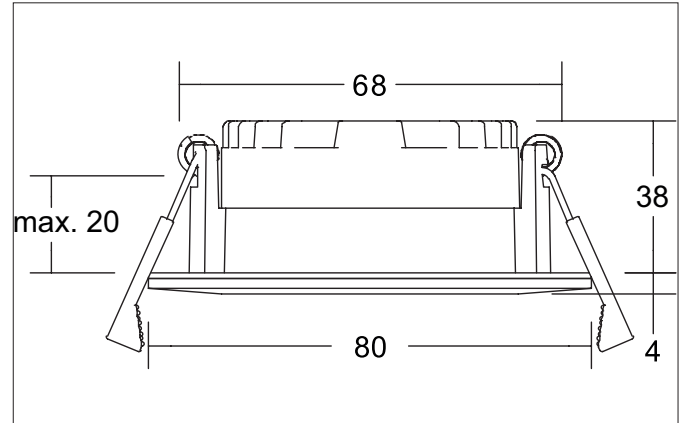

#### Tender

LED recessed downlight, integrated converter trailing edge dimmable, dim2warm, IP65, with connection box, Round. Toolless ceiling installation by installation springs. Ceiling cut-out Ø 68 mm, Installation depth 38 mm, Outer diameter 80 mm, Weight 0,162 kg, Reflector silver with rotationssymmetrical, deep, wide distributed light intensity. optimal light distribution due to a polycarbonat clear cover. Luminous flux 410 lm, Power 1 x 6 W, Light colour warm white to StructureNodeImpl 4028e4c98c829609018d0e7ef15d40ec, Correlated color temperature (CCT) 3.000 - 1.800 K, Colour rendering index CRI > 90, Rated life time L70/B50 at 25 °C: 50.000 h, Housing material: Aluminium / Polycarbonate, Colour: White structure, Permissible ambient temperature (ta): -20 °C - +25 °C, Protection class (EN 61140): II, Degree of protection (DIN EN 60529): IP65, .With electronic driver, Trailing-edge phase dimmable.

Article data	
Article no.	12647173DW
GTIN	4255752501596
Series name	OBIRA
Short description	LED recessed downlight, integrated converter trailing edge dimmable, dim2warm, IP65, with connection box
Material	Aluminium / Polycarbonate
Colour	White
Type of surface	Structure
Shape	Round
Outer diameter	80 mm
Built-in diameter	68 mm
Installation depth	38 mm
Hight	3 mm
Scope of delivery	inkl. Anschlussbox zur Durchgangsverdrahtung, 3-polig
Weight	0.162 kg
Conformance	CE, UKCA