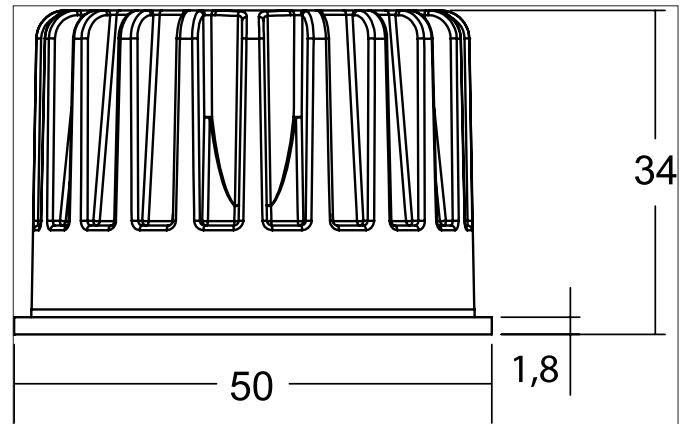

**ROTI Set bestehend aus LED-Einsatz 3CCT und Konverter, schaltbar**

Article no. 12981503

Light.  
For Generations.**Tender**

Set bestehend aus LED-Einsatz 3CCT und Konverter, schaltbar, black / alu matt. Lamp holder: Plug&Play, Material: Aluminium / PMMA / Plastic, Degree of protection: according to DIN EN 60529 IP20, Protection class: (EN 61140) II, Power: 7.9 W, Amount of light sources / fittings: 1 Qty, Colour temperature: from 2.700 K up to 4.000 K, Beam angle: 50°, With control gear: Yes, Dimmable: No, Control: on/off.

Farbtemperatur	Lichtstrom	Systemeffizienz
2.700 K	945 lm	121 lm/W
3.000 K	972 lm	123 lm/W
4.000 K	1.031 lm	130 lm/W

Article data	
Article no.	12981503
GTIN	4255752509745
Series name	ROTI
Short description	Set bestehend aus LED-Einsatz 3CCT und Konverter, schaltbar
Material	Aluminium / PMMA / Plastic
Colour	Black / Alu
Outer diameter	50 mm
Weight	0.140 kg

**ROTI Set bestehend aus LED-Einsatz 3CCT und Konverter, schaltbar**

Article no. 12981503

Light.  
For Generations.

Lighting technology	
Colour temperature	2.700 K / 3.000 K / 4.000 K
Light colour	White
Color Temperature 1	2,700 K
Color Temperature 2	3,000 K
Color Temperature 3	4,000 K
Luminous flux 1	945 lm
Luminous flux 2	972 lm
Luminous flux 3	1,031 lm
McAdam-Step	McAdam-Step 3
Colour rendering	CRI > 80
Reflector	High-gloss
Beam angle	50°
Light sharing	Symmetric
Adjustable color temperature	Stages

Operating technology of the luminaire	
Article No. of used light source	12929503
Hight	34 mm
Diameter	50 mm
Lamp holder	Plug&Play
Power	6.3 W
Voltage type	DC
Current	350 mA
Lamp	LED
Protection class	III
Degree of protection	IP20
Bulb change possible	The light source of this luminaire may only be replaced by the manufacturer or a service technician commissioned by him or a similarly qualified person.