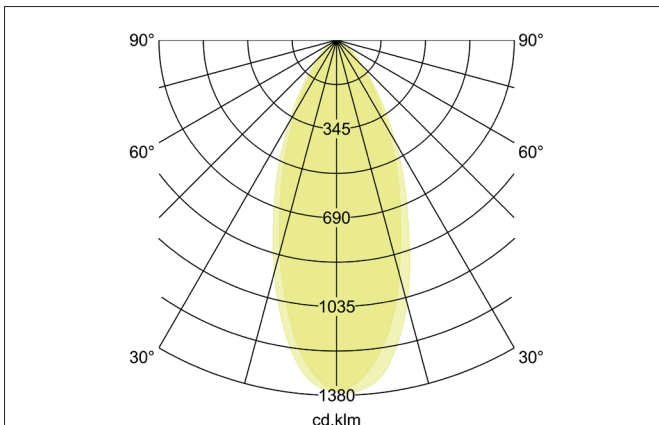

**ROTI Set bestehend aus LED-Einsatz 3CCT und Konverter, schaltbar**

Article no. 12981503

Light.  
For Generations.**Tender**

Set bestehend aus LED-Einsatz 3CCT und Konverter, schaltbar, black / alu matt. Lamp holder: Plug&Play, Material: Aluminium / PMMA / Plastic, Degree of protection: according to DIN EN 60529 IP20, Protection class: (EN 61140) II, Power: 7.9 W, Amount of light sources / fittings: 1 Qty, Colour temperature: from 2.700 K up to 4.000 K, Beam angle: 50°, With control gear: Yes, Dimmable: No, Control: on/off.

Farbtemperatur	Lichtstrom	Systemeffizienz
2.700 K	945 lm	121 lm/W
3.000 K	972 lm	123 lm/W
4.000 K	1.031 lm	130 lm/W

Article data	
Article no.	12981503
GTIN	4255752509745
Series name	ROTI
Short description	Set bestehend aus LED-Einsatz 3CCT und Konverter, schaltbar
Material	Aluminium / PMMA / Plastic
Colour	Black / Alu
Outer diameter	50 mm
Weight	0.140 kg

**ROTI Set bestehend aus LED-Einsatz 3CCT und Konverter, schaltbar**

Article no. 12981503

Light.  
For Generations.

Lighting technology	
Colour temperature	2.700 K / 3.000 K / 4.000 K
Light colour	White
Color Temperature 1	2,700 K
Color Temperature 2	3,000 K
Color Temperature 3	4,000 K
Luminous flux 1	945 lm
Luminous flux 2	972 lm
Luminous flux 3	1,031 lm
McAdam-Step	McAdam-Step 3
Colour rendering	CRI > 80
Reflector	High-gloss
Beam angle	50°
Light sharing	Symmetric
Adjustable color temperature	Stages

Operating technology of the luminaire	
Article No. of used light source	12929503
Hight	34 mm
Diameter	50 mm
Lamp holder	Plug&Play
Power	6.3 W
Voltage type	DC
Current	350 mA
Lamp	LED
Protection class	III
Degree of protection	IP20
Bulb change possible	The light source of this luminaire may only be replaced by the manufacturer or a service technician commissioned by him or a similarly qualified person.