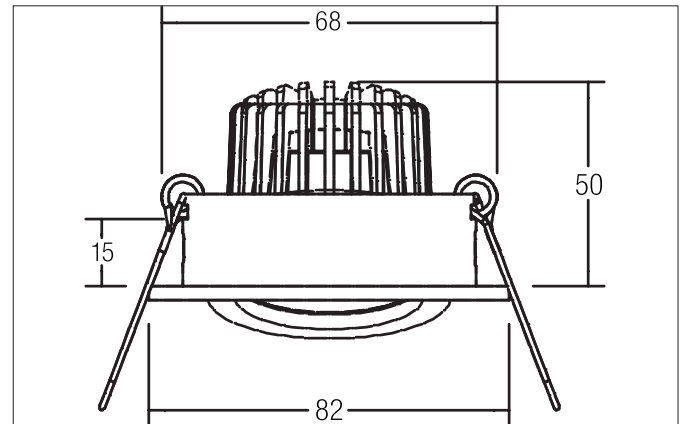

KUIU LED recessed spot dim2warm

Article no. 12643643

Light.
For Generations.**Tender**

LED recessed spot dim2warm, Round. Toolless ceiling installation by installation springs. Ceiling cut-out Ø 68 mm, Installation depth 50 mm, Outer diameter 82 mm, Weight 0,193 kg, with rotationssymmetrical, deep, wide distributed light intensity. optimal light distribution due to a glass transparent cover. Luminous flux 507 lm, Power 1 x 6 W, Light colour warm white to warm white, Correlated color temperature (CCT) 3.000 K - 1.800 K, Colour rendering index CRI > 90, Housing material: Aluminium / Plastic, Colour: Titanium, Permissible ambient temperature (ta): -20 °C - +25 °C, Protection class (EN 61140): III, Degree of protection (DIN EN 60529): IP20, .For connection to an external driver, which is not included in the scope of delivery of the luminaire. Depending on driver dimmable.

Article data	
Article no.	12643643
GTIN	4251433905165
Series name	KUIU
Short description	LED recessed spot dim2warm
Material	Aluminium / Plastic
Colour	Titanium
Type of surface	Matt
Shape	Round
Outer diameter	82 mm
Built-in diameter	68 mm
Installation depth	50 mm
Weight	0.193 kg

Mounting technology	
Mounting method	Recessed mounting
Place of installation	Ceiling-mounted
Adjustability	Pivoted
Swivel angle	20°
Rotation angle	350°
stamp	UKCA
Further references	No cover with thermal insulation material
Material cover	Glass transparent
Circlip	Without circlip

Packing data	
Gross weight	0.263 kg
Length of packaging	100 mm
Packaging width	100 mm
Packaging height	100 mm
Disposal at end of life	This product must not be disposed of with household waste. You are obliged, to dispose of such electrical waste separately. By disposing of electrical waste and other old or defective electronics separately, you support recycling or other forms of re-use. In that way you help to take care and to avoid that harmful substances get into the environment.