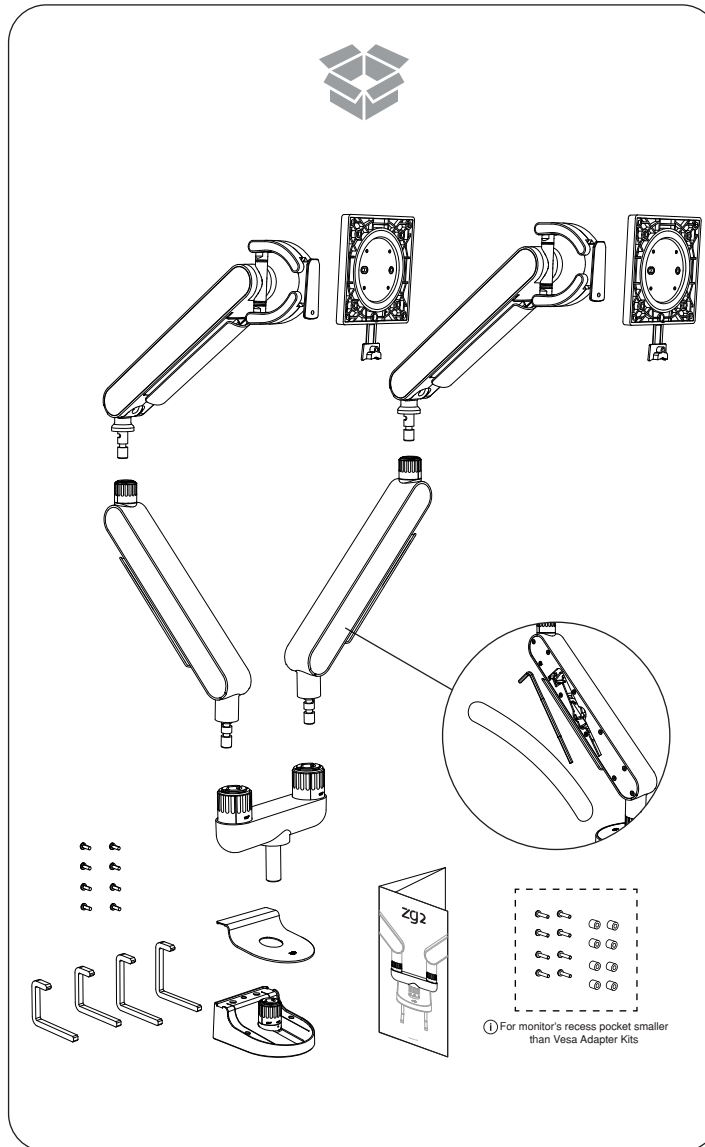

zgo

⚠ WARNING **WARNING! Stored Energy Hazard:**
The arm mechanism is under tension and will move up rapidly, on its own, as soon as attached equipment is removed. For this reason, **DO NOT** remove equipment unless the arm has been moved to the highest position! Failure to follow this instruction may result in serious personal injury and/or equipment damage!

zgo | technologies
Optimal Performance. Infinite Design.

**BACH
MANN**
www.bachmann.com