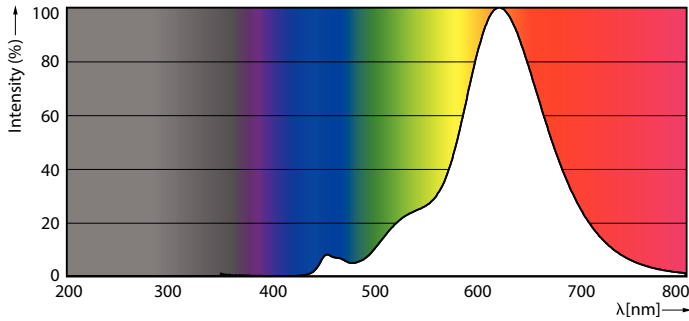

Dekorative MASTER Value LED-Glühlampen

Photometrische Daten

Spectral Power Distribution Colour - MAS VLE LEDBulbD4-25WE27
G93GOLD SP G