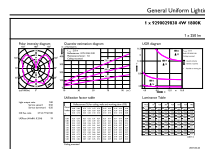

Photometrische Daten

Light Distribution Diagram - MAS VLE LEDBulbD4-25WE27 G93GOLD SP G

General uniform lighting - MAS VLE LEDBulbD4-25WE27 G93GOLD SP G