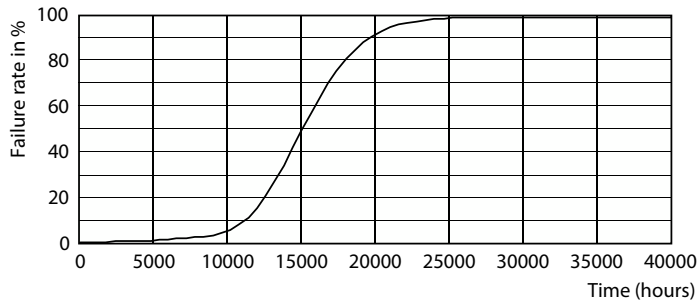

Lebensdauer

Life Expectancy Diagram