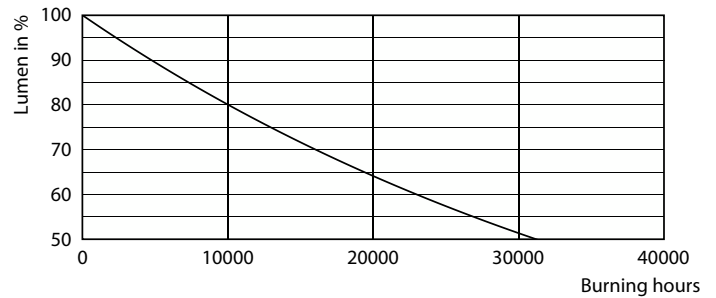

Lumen Maintenance Diagram - MAS VLE LEDBulbD4-25WE27 G93GOLD SP
G