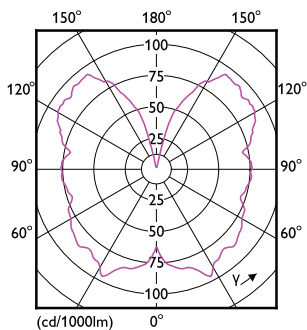

Photometrische Daten

Light Distribution Diagram - MAS VLE LEDBulbD4-25WE27 G93GOLD SP G

General uniform lighting - MAS VLE LEDBulbD4-25WE27 G93GOLD SP G