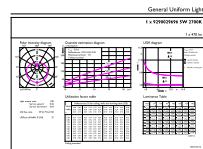

Photometrische Daten

Light Distribution Diagram - CorePro lustre ND 5-40W E14 827 P45 FR

General uniform lighting - CorePro lustre ND 5-40W E14 827 P45 FR