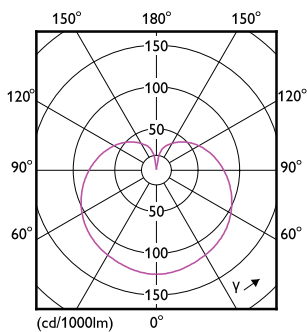

Photometrische Daten

Light Distribution Diagram - CorePro lustre ND 5-40W E14 827 P45 FR

General uniform lighting - CorePro lustre ND 5-40W E14 827 P45 FR