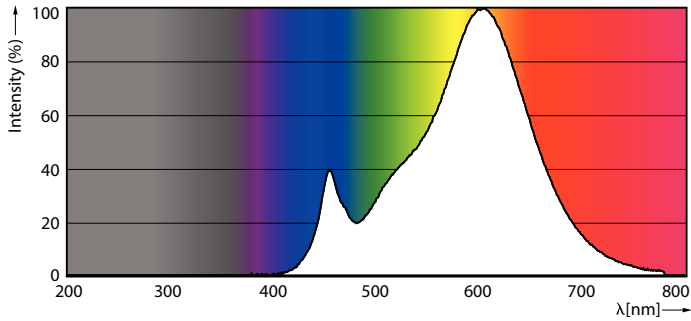

CorePro LED Kerzen- und Tropfenlampenform

Photometrische Daten

Spectral Power Distribution Colour - CorePro lustre ND 5-40W E14 827 P45 FR