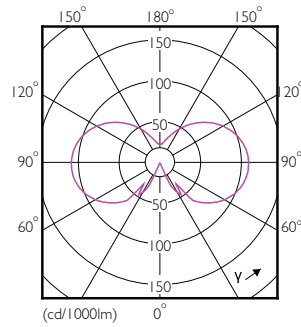

Light Distribution Diagram - CorePro LEDLuster ND 2.2-25W P45 E27 FRG