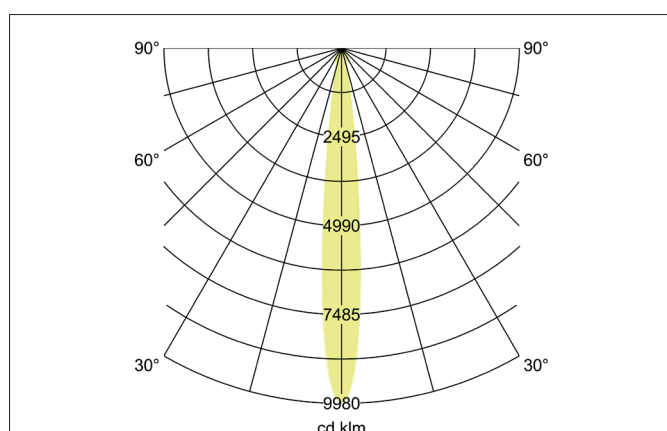

CUBA LED pendant luminaire

Article no. 12309173

Light.
For Generations.**Tender**

LED pendant luminaire, Round. Luminaire diameter 27.0 mm, Hight 1500.0 mm, for pendulum mounting. Pendulum length max. 1500.0 mm Weight 0.34 kg, Reflector silver with rotationssymmetrical, deep, wide distributed light intensity. Luminous flux 220 lm, Power 1 x 4,2 W, System Efficiency lm/W, Light colour warm white, Correlated color temperature (CCT) 3.000 K, Colour rendering index CRI > 90, Housing material: Aluminium, Colour: White structure, Permissible ambient temperature (ta): -20 °C - +25 °C, Protection class (EN 61140): I, Degree of protection (DIN EN 60529): IP20, .With electronic driver, on/off switchable.

Product Benefits

- Slim pendant luminaire with invisible power supply
- Pendant length 1,500 mm (can be shortened on site).
- Simple and toolreduced mounting.

CUBA LED pendant luminaire

Article no. 12309173

Light.
For Generations.

Article data	
Article no.	12309173
GTIN	4251433932475
Series name	CUBA
Short description	LED pendant luminaire
Material	Aluminium
Colour	White
Type of surface	Structure
Shape	Round
Outer diameter	27 mm
Hight	1500 mm
Scope of delivery	Incl. converter for connection to the 230-V mains voltage, on/off and 1,500 mm pendant suspension
Weight	0.340 kg

Lighting technology	
Colour temperature	3.000 K
Light output	Direct
Luminous flux	220 lm
System efficiency	52 lm/W
Colour rendering	CRI > 90
Reflector	High-gloss
Reflector colour	silver
Beam angle	38°
Light sharing	Symmetric
Adjustable color temperature	No