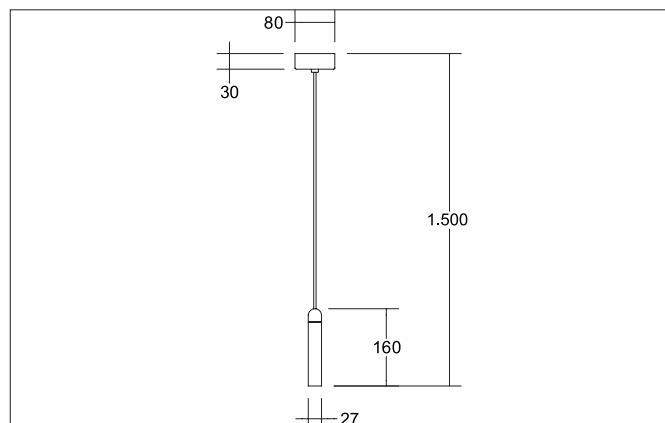

CUBA LED pendant luminaire

Article no. 12309173

Light.
For Generations.**Tender**

LED pendant luminaire, Round. Luminaire diameter 27.0 mm, Hight 1500.0 mm, for pendulum mounting. Pendulum length max. 1500.0 mm Weight 0.34 kg, Reflector silver with rotationssymmetrical, deep, wide distributed light intensity. Luminous flux 220 lm, Power 1 x 4,2 W, System Efficiency lm/W, Light colour warm white, Correlated color temperature (CCT) 3.000 K, Colour rendering index CRI > 90, Housing material: Aluminium, Colour: White structure, Permissible ambient temperature (ta): -20 °C - +25 °C, Protection class (EN 61140): I, Degree of protection (DIN EN 60529): IP20, .With electronic driver, on/off switchable.

Product Benefits

- Slim pendant luminaire with invisible power supply
- Pendant length 1,500 mm (can be shortened on site).
- Simple and toolreduced mounting.

CUBA LED pendant luminaire

Article no. 12309173

Light.
For Generations.

Article data	
Article no.	12309173
GTIN	4251433932475
Series name	CUBA
Short description	LED pendant luminaire
Material	Aluminium
Colour	White
Type of surface	Structure
Shape	Round
Outer diameter	27 mm
Hight	1500 mm
Scope of delivery	Incl. converter for connection to the 230-V mains voltage, on/off and 1,500 mm pendant suspension
Weight	0.340 kg

CUBA LED pendant luminaire

Article no. 12309173

Light.
For Generations.

Packing data	
Gross weight	0.495 kg
Length of packaging	225 mm
Packaging width	135 mm
Packaging height	100 mm
Disposal at end of life	<p>This product must not be disposed of with household waste. You are obliged, to dispose of such electrical waste separately.</p> <p>By disposing of electrical waste and other old or defective electronics separately, you support recycling or other forms of re-use. In that way you help to take care and to avoid that harmful substances get into the environment.</p>