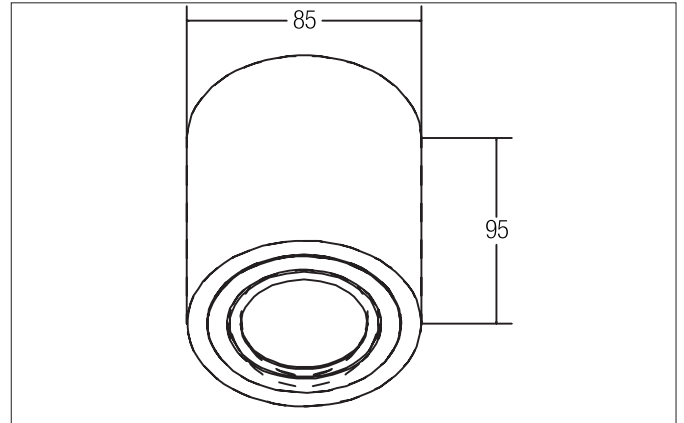

FERU LED surface-mounted spotlight, on/off switchable

Article no. 12063173

Light.
For Generations.**Tender**

LED surface-mounted spotlight, on/off switchable, Round. Luminaire diameter 85.0 mm, Height 95.0 mm Weight 0.599 kg, Reflector silver with rotationssymmetrical, deep, wide distributed light intensity. optimal light distribution due to a glass transparent cover. Luminous flux 690 lm, Power 1 x 8 W, Light colour warm white, Correlated color temperature (CCT) 3.000 K, Colour rendering index CRI > 80, Housing material: Aluminium / Glass, Colour: White structure, Permissible ambient temperature (ta): -20 °C - +25 °C, Protection class (EN 61140): I, Degree of protection (DIN EN 60529): IP20, .With electronic driver, on/off switchable.

Article data	
Article no.	12063173
GTIN	4250047798637
Series name	FERU
Short description	LED surface-mounted spotlight, on/off switchable
Material	Aluminium / Glass
Colour	White
Type of surface	Structure
Shape	Round
Outer diameter	85 mm
Height	95 mm
Scope of delivery	Incl. converter for connection to the 230-V mains voltage
Weight	0.599 kg

Mounting technology	
Mounting method	Surface mounting
Place of installation	Ceiling-mounted
Adjustability	Pivoted
Swivel angle	25°
stamp	UKCA
Material cover	Glass transparent

Packing data	
Gross weight	0.669 kg
Length of packaging	115 mm
Packaging width	115 mm
Packaging height	120 mm
Disposal at end of life	This product must not be disposed of with household waste. You are obliged, to dispose of such electrical waste separately. By disposing of electrical waste and other old or defective electronics separately, you support recycling or other forms of re-use. In that way you help to take care and to avoid that harmful substances get into the environment.