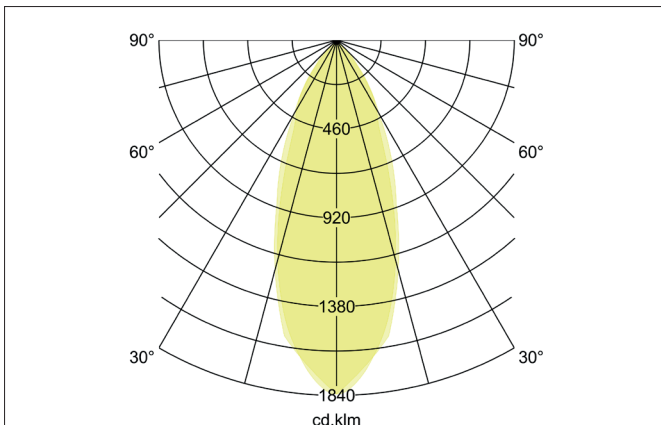

FERU LED surface-mounted spotlight, on/off switchable

Article no. 12063173

Light.
For Generations.**Tender**

LED surface-mounted spotlight, on/off switchable, Round. Luminaire diameter 85.0 mm, Height 95.0 mm Weight 0.599 kg, Reflector silver with rotationssymmetrical, deep, wide distributed light intensity. optimal light distribution due to a glass transparent cover. Luminous flux 690 lm, Power 1 x 8 W, Light colour warm white, Correlated color temperature (CCT) 3.000 K, Colour rendering index CRI > 80, Housing material: Aluminium / Glass, Colour: White structure, Permissible ambient temperature (ta): -20 °C - +25 °C, Protection class (EN 61140): I, Degree of protection (DIN EN 60529): IP20, .With electronic driver, on/off switchable.

Article data	
Article no.	12063173
GTIN	4250047798637
Series name	FERU
Short description	LED surface-mounted spotlight, on/off switchable
Material	Aluminium / Glass
Colour	White
Type of surface	Structure
Shape	Round
Outer diameter	85 mm
Height	95 mm
Scope of delivery	Incl. converter for connection to the 230-V mains voltage
Weight	0.599 kg

FERU LED surface-mounted spotlight, on/off switchable

Article no. 12063173

Light.
For Generations.

Lighting technology	
Colour temperature	3.000 K
Light colour	White
Light output	Direct
Luminous flux	690 lm
System efficiency	86 lm/W
Colour rendering	CRI > 80
Reflector	High-gloss
Reflector colour	silver
Beam angle	38°
Light sharing	Symmetric
Adjustable color temperature	No