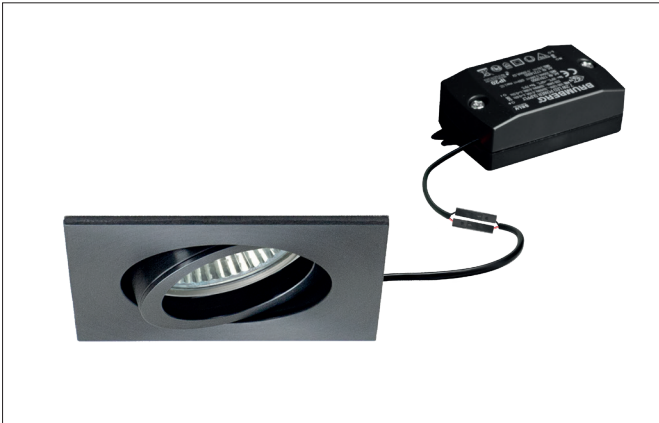

TIRREL-S LED recessed spot set, on/off switchable

Article no. 38144783

Light.
For Generations.**Tender**

LED recessed spot set, on/off switchable, Square. Toolless ceiling installation by installation springs. Ceiling cut-out \varnothing 68 mm, Installation depth 50 mm, Length 82 mm, Width 82 mm, Weight 0,271 kg. Reflector silver with rotationssymmetrical, deep, wide distributed light intensity. optimal light distribution due to a glass transparent cover. Luminous flux 680 lm, Power 1 x 6 W, Light colour warm white, Correlated color temperature (CCT) 3.000 K, Colour rendering index CRI > 80, Housing material: Aluminium / Glass, Colour: Black, Permissible ambient temperature (ta): -20 °C - +25 °C, Protection class (EN 61140): II, Degree of protection (DIN EN 60529): IP20, .With electronic driver, on/off switchable.

Product Benefits

- LED recessed spot in square design made of solid aluminum.
with LED module 6 W (3,000 K) and switchable converter.
- Ceiling cutout 68 mm, diameter 82 mm, installation depth 50 mm, IP20.
- Pivoting range 25°.
- Large color variation. Without visible snap ring.
- Classic, formally restrained design.
- In the same look also in GX5.3 or GU10 version and as a dimmable set (trailing-edge phase or DALI) and as a loudspeaker.
- In addition in the same surface structure and in the same color also available in round design.

TIRREL-S LED recessed spot set, on/off switchable

Article no. 38144783

Light.
For Generations.

Article data	
Article no.	38144783
GTIN	4255752500551
Series name	TIRREL-S
Short description	LED recessed spot set, on/off switchable
Material	Aluminium / Glass
Colour	Black
Type of surface	Glossy
Shape	Square
Built-in diameter	68 mm
Installation depth	50 mm
Length	82 mm
Width	82 mm
Hight	3 mm
Weight	0.271 kg