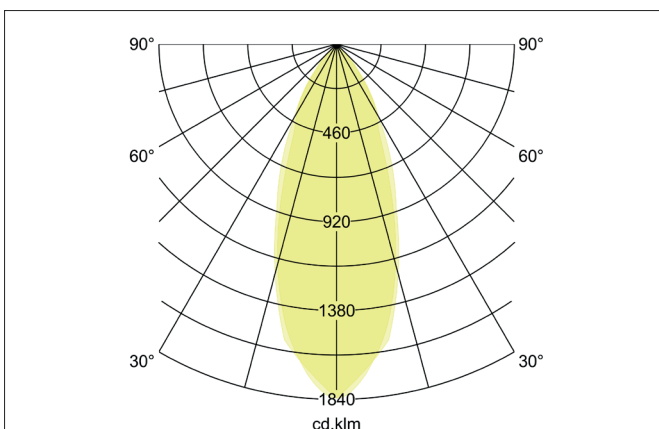

TIRREL-S LED recessed spot set, on/off switchable

Article no. 38144783

Light.
For Generations.**Tender**

LED recessed spot set, on/off switchable, Square. Toolless ceiling installation by installation springs. Ceiling cut-out \varnothing 68 mm, Installation depth 50 mm, Length 82 mm, Width 82 mm, Weight 0,271 kg. Reflector silver with rotationssymmetrical, deep, wide distributed light intensity. optimal light distribution due to a glass transparent cover. Luminous flux 680 lm, Power 1 x 6 W, Light colour warm white, Correlated color temperature (CCT) 3.000 K, Colour rendering index CRI > 80, Housing material: Aluminium / Glass, Colour: Black, Permissible ambient temperature (ta): -20 °C - +25 °C, Protection class (EN 61140): II, Degree of protection (DIN EN 60529): IP20, .With electronic driver, on/off switchable.

Product Benefits

- LED recessed spot in square design made of solid aluminum.
with LED module 6 W (3,000 K) and switchable converter.
- Ceiling cutout 68 mm, diameter 82 mm, installation depth 50 mm, IP20.
- Pivoting range 25°.
- Large color variation. Without visible snap ring.
- Classic, formally restrained design.
- In the same look also in GX5.3 or GU10 version and as a dimmable set (trailing-edge phase or DALI) and as a loudspeaker.
- In addition in the same surface structure and in the same color also available in round design.

Lighting technology	
Colour temperature	3.000 K
Light colour	White
Light output	Direct
Luminous flux	680 lm
System efficiency	113 lm/W
Colour rendering	CRI > 80
Reflector	High-gloss
Reflector colour	silver
Beam angle	38°
Light sharing	Symmetric
Adjustable color temperature	No