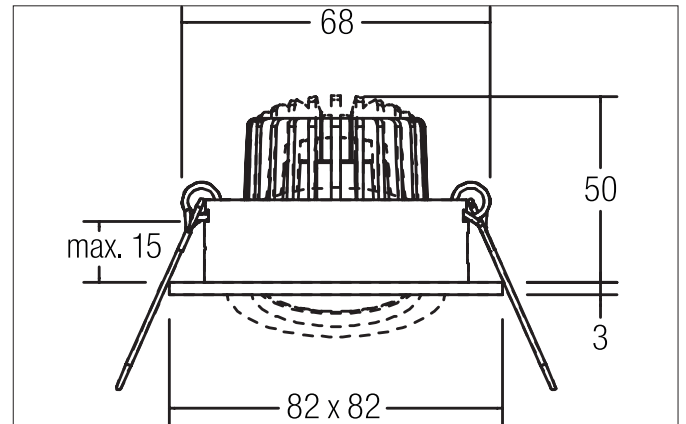

TIRREL-S LED recessed spot set, on/off switchable

Article no. 38144783

Light.
For Generations.**Tender**

LED recessed spot set, on/off switchable, Square. Toolless ceiling installation by installation springs. Ceiling cut-out \varnothing 68 mm, Installation depth 50 mm, Length 82 mm, Width 82 mm, Weight 0,271 kg. Reflector silver with rotationssymmetrical, deep, wide distributed light intensity. optimal light distribution due to a glass transparent cover. Luminous flux 680 lm, Power 1 x 6 W, Light colour warm white, Correlated color temperature (CCT) 3.000 K, Colour rendering index CRI > 80, Housing material: Aluminium / Glass, Colour: Black, Permissible ambient temperature (ta): -20 °C - +25 °C, Protection class (EN 61140): II, Degree of protection (DIN EN 60529): IP20, .With electronic driver, on/off switchable.

Product Benefits

- LED recessed spot in square design made of solid aluminum.
with LED module 6 W (3,000 K) and switchable converter.
- Ceiling cutout 68 mm, diameter 82 mm, installation depth 50 mm, IP20.
- Pivoting range 25°.
- Large color variation. Without visible snap ring.
- Classic, formally restrained design.
- In the same look also in GX5.3 or GU10 version and as a dimmable set (trailing-edge phase or DALI) and as a loudspeaker.
- In addition in the same surface structure and in the same color also available in round design.

TIRREL-S LED recessed spot set, on/off switchable

Article no. 38144783

Light.
For Generations.

Article data	
Article no.	38144783
GTIN	4255752500551
Series name	TIRREL-S
Short description	LED recessed spot set, on/off switchable
Material	Aluminium / Glass
Colour	Black
Type of surface	Glossy
Shape	Square
Built-in diameter	68 mm
Installation depth	50 mm
Length	82 mm
Width	82 mm
Hight	3 mm
Weight	0.271 kg