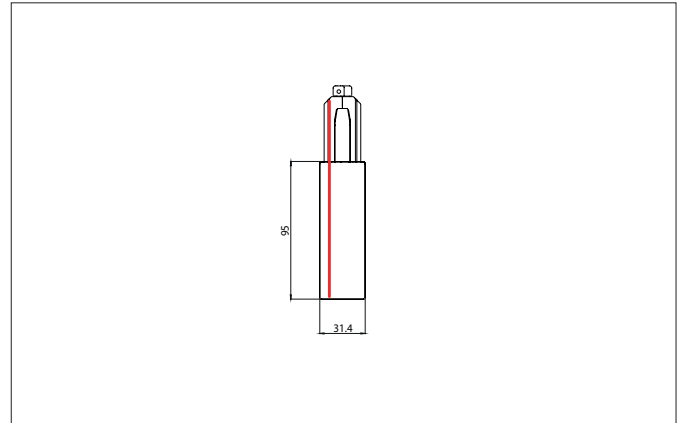

DALI end feed

Article no. 87167070

Light.
For Generations.

Tender	
DALI end feed, white. .	

Article data	
Article no.	87167070
GTIN	4251433979630
Short description	DALI end feed
Colour	White
Weight	0.105 kg

Packing data	
Gross weight	0.114 kg
Length of packaging	148 mm
Packaging width	31 mm
Packaging height	37 mm

Disposal at end of life	This product must not be disposed of with household waste. You are obliged, to dispose of such electrical waste separately. By disposing of electrical waste and other old or defective electronics separately, you support recycling or other forms of re-use. In that way you help to take care and to avoid that harmful substances get into the environment.
-------------------------	---