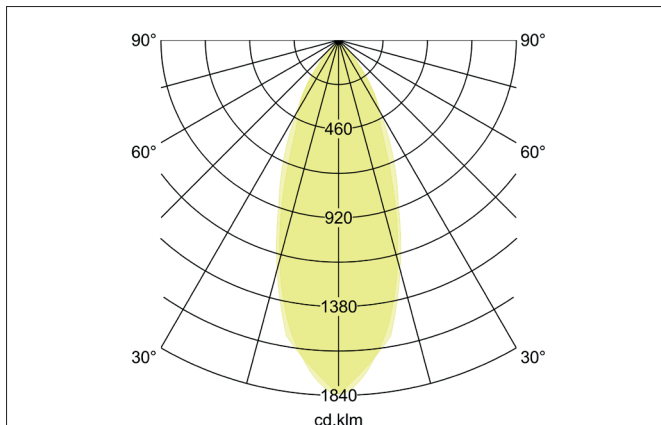

TIRREL-R LED recessed spot set, DALI dimmable, incl. connection**box**

Article no. 41443783

Light.
For Generations.**Tender**

LED recessed spot set, DALI dimmable, incl. connection box, Round. Toolless ceiling installation by installation springs. Ceiling cut-out Ø 68 mm, Installation depth 50 mm, Outer diameter 82 mm, Weight 0,277 kg, Reflector silver with rotationssymmetrical, deep, wide distributed light intensity. optimal light distribution due to a glass transparent cover. Luminous flux 680 lm, Power 1 x 6 W, Light colour warm white, Correlated color temprature (CCT) 3.000 K, Colour rendering index CRI > 80, Housing material: Aluminium / Glass / Plastic, Colour: Black, Permissible ambient temperature (ta): -20 °C - +25 °C, Protection class (EN 61140): II, Degree of protection (DIN EN 60529): IP20, .With electronic driver, DALI-2 dimmable.

Product Benefits

- LED recessed spotlight in round design made of solid aluminum with LED module 6 W (3.000 K) and dimmable DALI converter WITHOUT glow-in-the-dark effect.
- Ceiling cut-out 68 mm, diameter 82 mm, installation depth 50 mm, IP20.
- Swivel range 25°.
- Large color variation. Without visible snap ring.
- Classic, formally restrained design.
- In the same optics also in GX5.3 or GU10 version and as a dimmable Set phase section or DALI and as a loudspeaker version.
- In addition, in the same surface structure and in the same color also available in square version.

Lighting technology	
Colour temperature	3.000 K
Light output	Direct
Luminous flux	680 lm
System efficiency	113 lm/W
Colour rendering	CRI > 80
Reflector	High-gloss
Reflector colour	silver
Beam angle	38°
Light sharing	Symmetric
Adjustable color temperature	No