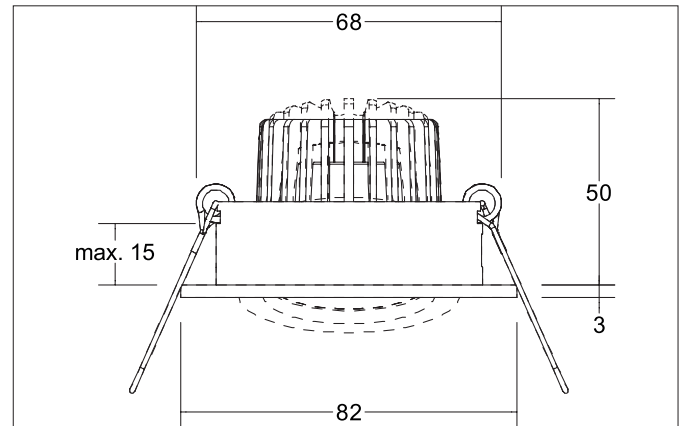

TIRREL-R LED recessed spot set, DALI dimmable, incl. connection**box**

Article no. 41443783

Light.
For Generations.**Tender**

LED recessed spot set, DALI dimmable, incl. connection box, Round. Toolless ceiling installation by installation springs. Ceiling cut-out Ø 68 mm, Installation depth 50 mm, Outer diameter 82 mm, Weight 0,277 kg, Reflector silver with rotationssymmetrical, deep, wide distributed light intensity. optimal light distribution due to a glass transparent cover. Luminous flux 680 lm, Power 1 x 6 W, Light colour warm white, Correlated color temprature (CCT) 3.000 K, Colour rendering index CRI > 80, Housing material: Aluminium / Glass / Plastic, Colour: Black, Permissible ambient temperature (ta): -20 °C - +25 °C, Protection class (EN 61140): II, Degree of protection (DIN EN 60529): IP20, .With electronic driver, DALI-2 dimmable.

Product Benefits

- LED recessed spotlight in round design made of solid aluminum with LED module 6 W (3.000 K) and dimmable DALI converter WITHOUT glow-in-the-dark effect.
- Ceiling cut-out 68 mm, diameter 82 mm, installation depth 50 mm, IP20.
- Swivel range 25°.
- Large color variation. Without visible snap ring.
- Classic, formally restrained design.
- In the same optics also in GX5.3 or GU10 version and as a dimmable Set phase section or DALI and as a loudspeaker version.
- In addition, in the same surface structure and in the same color also available in square version.

TIRREL-R LED recessed spot set, DALI dimmable, incl. connection**box**

Article no. 41443783

Light.
For Generations.

Article data	
Article no.	41443783
GTIN	4255752500537
Series name	TIRREL-R
Short description	LED recessed spot set, DALI dimmable, incl. connection box
Material	Aluminium / Glass / Plastic
Colour	Black
Type of surface	Glossy
Shape	Round
Outer diameter	82 mm
Built-in diameter	68 mm
Installation depth	50 mm
Hight	3 mm
Scope of delivery	Incl. 5-pole connection box
Weight	0.277 kg