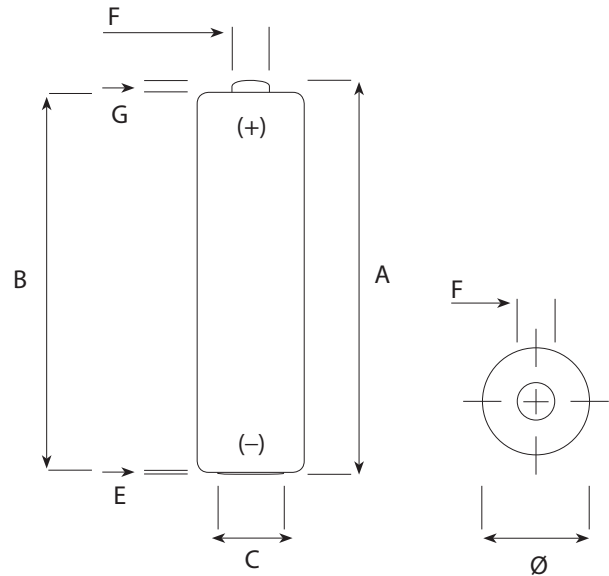

## Alkaline

Pro Power

Panasonic Typical Dimensions

LR6

IEC Dimensions (mm)		
Dimension	Maximum	Minimum
A	50,5	
B		49,2
C		7,0
E	0,5	
F	5,5	
G		1,0
Ø	14,5	13,5

## Specifications

<b>Name</b>	LR6 / M / AA / AM3 / MIGNON / MN1500 / 15A / 15AC
<b>Made in</b>	Belgium
<b>Type</b>	Alkaline Foil
<b>Nominal Voltage</b>	1,5 Volt
<b>Electrolyte</b>	Potassium Hydroxide
<b>Average weight</b>	23,3 g
<b>Storage temperature range</b>	+10°C ~ + 25°C
<b>Operating temperature range</b>	-20°C ~ + 45°C
<b>Average Impedance</b>	+/- 105 m-Ohm @ 1kHz fresh
<b>Heavy metals</b>	No added mercury (Hg), Cadmium (Cd) or Lead (Pb)
<b>Compliant to</b>	IEC 60086 non dangerous goods regulation Nordic ecolabeling (white Swan) EU directive 2006/66/EC
<b>Recommended cut off voltage</b>	0,8V per cell