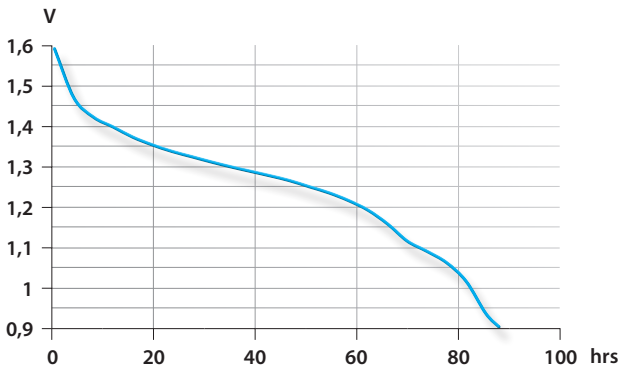

Typical discharge values

LR6

Radio: 4h/d 43 ohm end 0,9 V