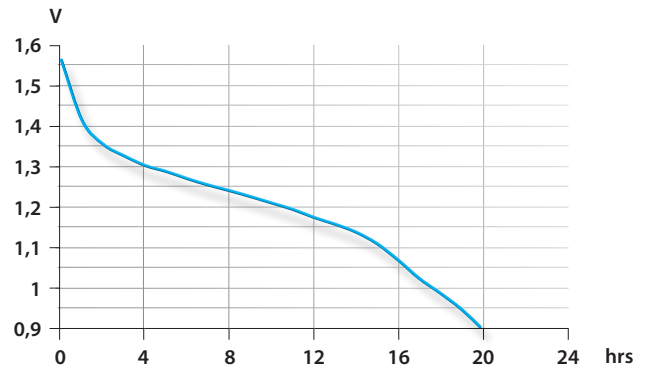

Recorder: 1h/d 10 ohm end 0,9 V