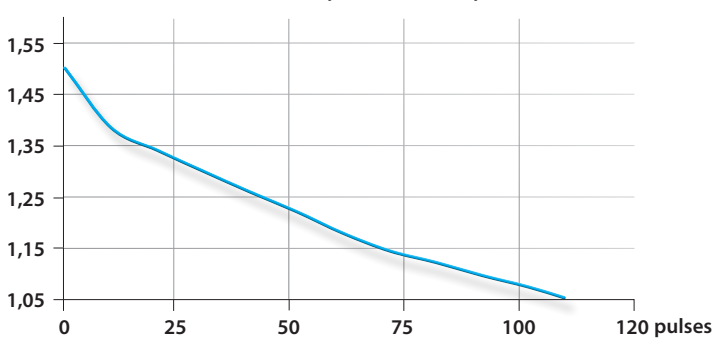

**DSC: 10x(2s 1,5W/28s 0,65W)
5min on/55min off, 24h/d end 1,05V**

Copyright© Panasonic Energy Europe N.V. ("PECE") 2010 - All rights reserved. The information contained herein is believed to be correct. However no warranty is made, either expressed or implied regarding the accuracy or the results to be obtained from the use of such information. Test results are strictly according to IEC conditions. Capacities of batteries are depending on drain, temperature and cut-off voltage. Data are subject to change. 01/2010.

Promoter: Panasonic Energy Europe N.V., P. Celis, Brusselsesteenweg 502, 1731 Zellik, Belgium

For more information: www.panasonic-batteries.com