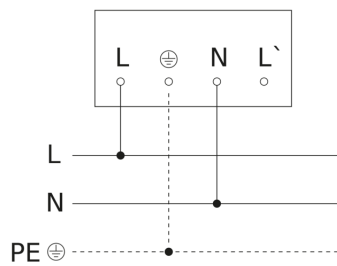

Sensor-switched LED floodlight - Professional Line

XLED PRO ONE S

with motion detector - anthracite

EAN 4007841 069568

Article number 069568

Master circuit diagram

Master/slave interconnection circuit diagram