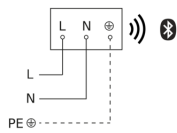

Sensor-switched LED outdoor light

GL 80 SC

Anthracite

EAN 4007841 055479

Article number 055479

Circuit diagram Bluetooth

Circuit diagram Bluetooth