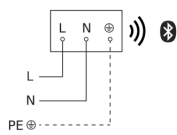

# L 42 C

without motion detector, with Bluetooth  
EAN 4007841 085254  
Article number 085254

Circuit diagram Bluetooth

Circuit diagram Bluetooth