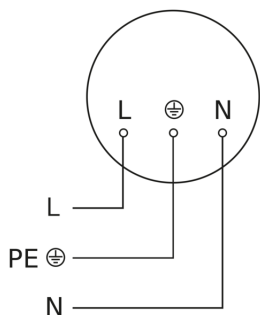

Sensor-switched LED outdoor light

L 620 CAM SC

Anthracite

EAN 4007841 065829

Article number 065829

Master circuit diagram

Master/slave interconnection circuit diagram