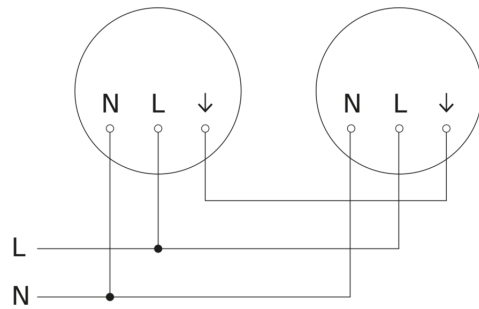

# RS PRO P2 S

Emergency light - warm white

EAN 4007841 058586

Article number 058586

# RS PRO P2 S

Emergency light - warm white  
EAN 4007841 058586  
Article number 058586

Master circuit diagram

Master/master interconnection circuit diagram

Master/slave interconnection circuit diagram