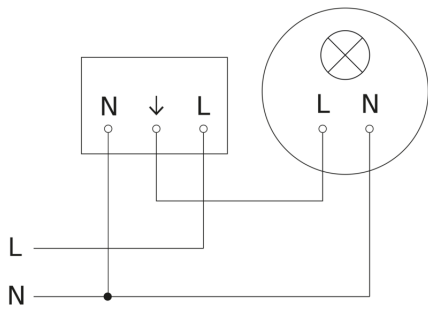

Motion detector - Professional Line

IS 345

V3 KNX - in-ceiling installation, sq. white
EAN 4007841 079680
Article number 079680

IS 345

V3 KNX - in-ceiling installation, sq. white
EAN 4007841 079680
Article number 079680

Master circuit diagram

Master/slave interconnection circuit diagram