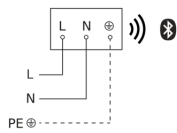

# GL 80 C

without motion detector, with Bluetooth  
EAN 4007841 079284  
Article number 079284

Circuit diagram Bluetooth

Circuit diagram Bluetooth