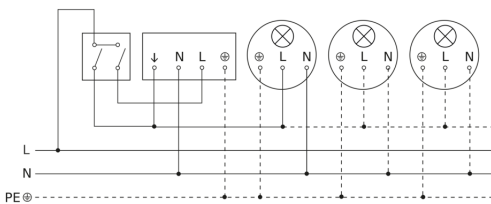

sensIQ S

EVO black
EAN 4007841 034979
Article number 034979

Light without neutral conductor

Light with neutral conductor

Connection using two-circuit switch for manual and automatic operation

Connection of 4-fold push-button coupler to DALI2 APC