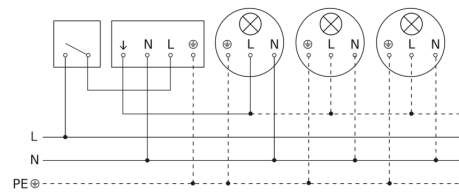

sensIQ S

EVO black
EAN 4007841 034979
Article number 034979

Light without neutral conductor

Light with neutral conductor

Connection using two-circuit switch for manual and automatic operation

Connection of 4-fold push-button coupler to DALI2 APC