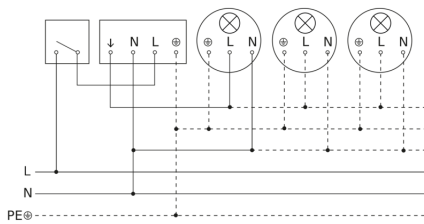

sensIQ S

EVO black
EAN 4007841 034979
Article number 034979

Light without neutral conductor

Light with neutral conductor

Connection using two-circuit switch for manual and automatic operation

Connection of 4-fold push-button coupler to DALI2 APC