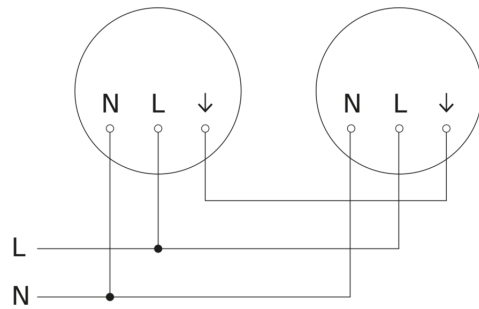

# RS PRO P3 EM

Emergency light - warm white  
EAN 4007841 058609  
Article number 058609

Master circuit diagram

Master/master interconnection circuit diagram

Master/slave interconnection circuit diagram