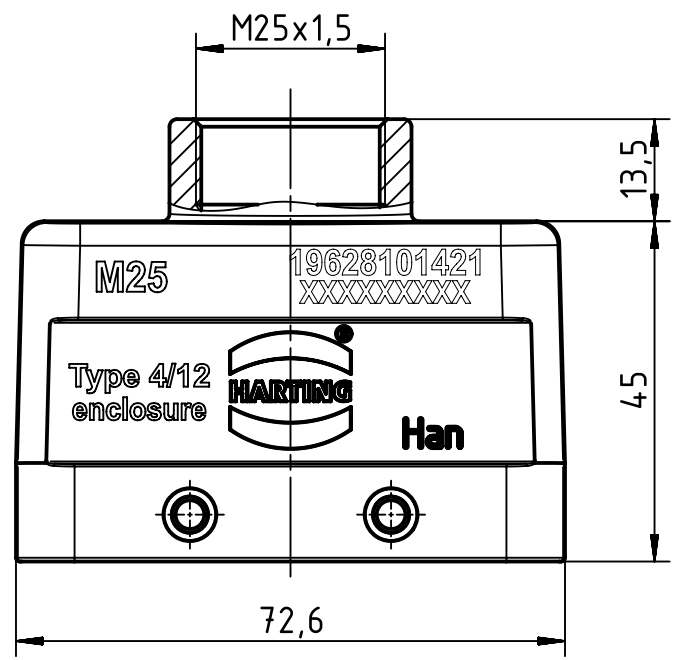

A

B

C

D

	All Dimensions in mm Original Size DIN A4		Scale 1:1	Free size tol.		Ref.		
						Sub.		
	All rights reserved		Created by FINKEV	Inspected by GERB	Standardisation SCHMIDTM	Date 2018-09-05	State Final Release	
	Department EL PD		Title Han 10EMC/B-HTE-M25 (HT)				Doc-Key / ECM-Nr. 100192202/UGD/004/D 500000138601	
HARTING Electric GmbH & Co. KG D-32339 Espelkamp			Type TB	Number 19 62 810 1421			Rev. D	Page 1/1