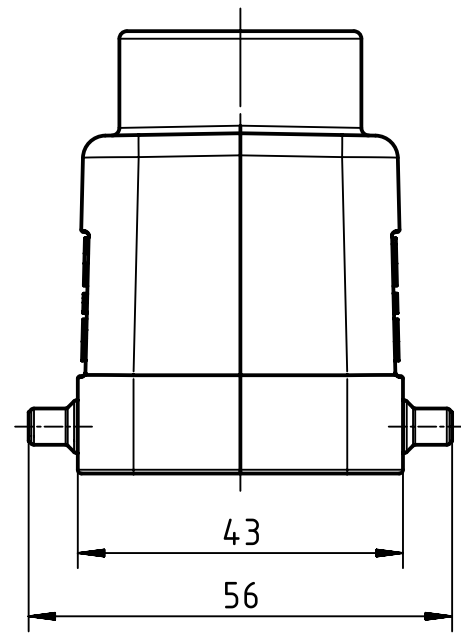

A

B

C

D

	All Dimensions in mm Original Size DIN A4		Scale 1:1	Free size tol.		Ref.		
						Sub.		
	All rights reserved		Created by FINKEV	Inspected by GERB	Standardisation SCHMIDTM	Date 2018-09-05	State Final Release	
	Department EL PD		Title Han 10EMC/B-HTE-M25 (HT)				Doc-Key / ECM-Nr. 100192202/UGD/004/D 500000138601	
HARTING Electric GmbH & Co. KG D-32339 Espelkamp			Type TB	Number 19 62 810 1421			Rev. D	Page 1/1