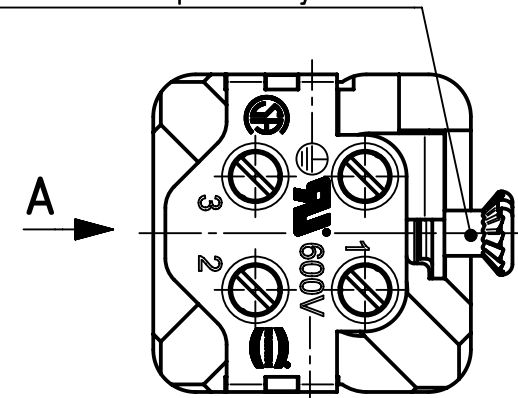

countersunk screw M3x6-4,8
enclosed separately

A

	All rights reserved Department EL PD	All Dimensions in mm Original Size DIN A4		Scale 2:1	Free size tol.	Ref. Sub.
		Created by SERBANA	Inspected by PRIESTER	Standardisation RUETERA	Date 2019-01-23	State Final Release
HARTING Electric GmbH & Co. KG D-32339 Espelkamp		Title Han 3A-BU-S			Doc-Key / ECM-Nr. 100087144/UGD/005/D 500000118627	
		Type TB	Number 09 20 003 2711		Rev. D	Page 1/1