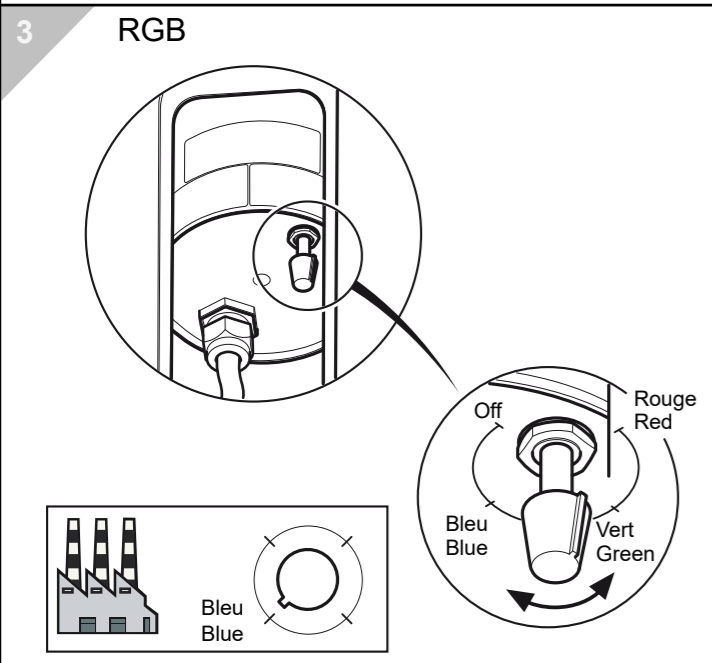

Caution, risk of electric shock
Danger, risque de chocs électriques

21
T30 creux / hollow

LED

CLASS I

CLASS II

IK10

IP66

CE

THOR BOLLARD	
	(kg)
WIDE	9.0
SLIM MPL	7.7
SLIM MGR	9.3

- Luminaire (white LEDs) turn on at 100% and off at 0% in response to the activation of a motion detector.
- The RGB LEDs are constantly on