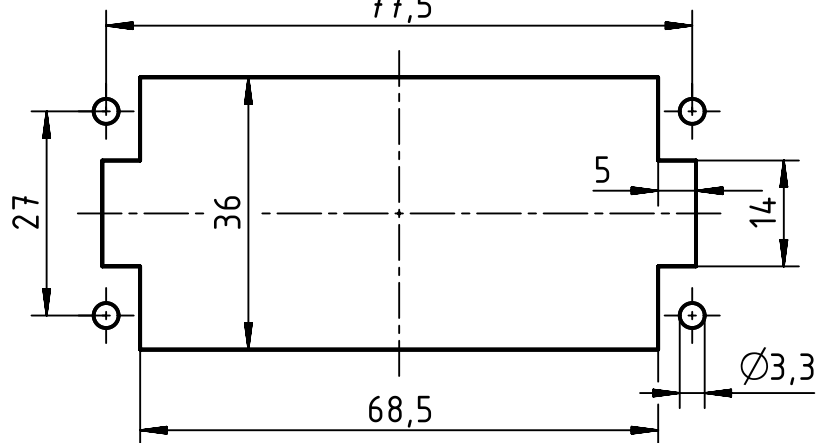

panel cut out
77,5

	All Dimensions in mm Original Size DIN A4		Scale 1:1	Free size tol.		Ref.	
	All rights reserved Department EL PD		Created by LUPU	Inspected by PRIESTER	Standardisation RUETERA	Date 2018-12-06	State Final Release
HARTING Electric GmbH & Co. KG D-32339 Espelkamp		Title Han HsB 06 Pos. F Insert Screw 7-12				Doc-Key / ECM-Nr. 100129660/UGD/004/E 500000118771	
		Type TB	Number 09 31 006 2711			Rev. E	Page 1/1