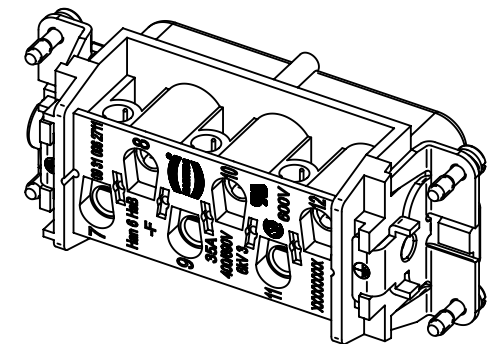

panel cut out
77,5

	All Dimensions in mm Original Size DIN A4		Scale 1:1	Free size tol.		Ref.	
	All rights reserved Department EL PD		Created by LUPU	Inspected by PRIESTER	Standardisation RUETERA	Date 2018-12-06	State Final Release
HARTING Electric GmbH & Co. KG D-32339 Espelkamp		Title Han HsB 06 Pos. F Insert Screw 7-12				Doc-Key / ECM-Nr. 100129660/UGD/004/E 500000118771	
		Type TB	Number 09 31 006 2711			Rev. E	Page 1/1