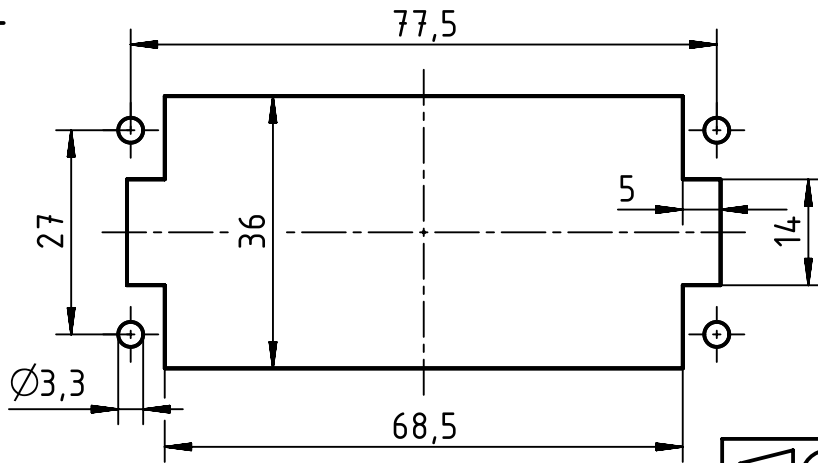

panel cut out

	All rights reserved Department EL PD HARTING Electric GmbH & Co. KG D-32339 Espelkamp	All Dimensions in mm Original Size DIN A4		Scale 1:1	Free size tol.	Ref. Sub.
		Created by LUPU	Inspected by PRIESTER	Standardisation RUETERA	Date 2018-12-06	State Final Release
Title Han HsB 06 Pos. M Insert Screw 7-12						Doc-Key / ECM-Nr. 100217751/UGD/003/D 500000118771
Type TB				Number 09 31 006 2611		Rev. D
						Page 1/1