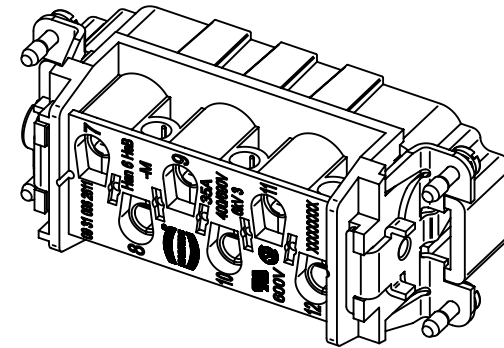

panel cut out

	All rights reserved Department EL PD HARTING Electric GmbH & Co. KG D-32339 Espelkamp	All Dimensions in mm Original Size DIN A4		Scale 1:1	Free size tol.	Ref. Sub.
		Created by LUPU	Inspected by PRIESTER	Standardisation RUETERA	Date 2018-12-06	State Final Release
Title Han HsB 06 Pos. M Insert Screw 7-12						Doc-Key / ECM-Nr. 100217751/UGD/003/D 500000118771
Type TB				Number 09 31 006 2611		Rev. D
						Page 1/1