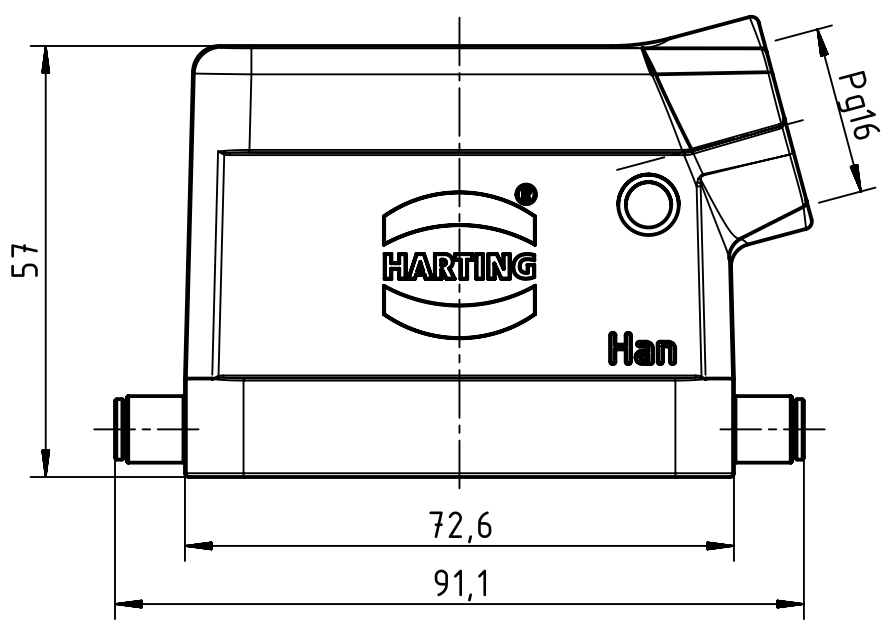

1 2 3 4 5 6

A

B

C

D

	All Dimensions in mm Original Size DIN A4		Scale 1:1	Free size tol.		Ref.
						Sub.
	All rights reserved		Created by SPRENB	Inspected by BERGHORN	Standardisation TIEMANNA	Date 2015-10-15
	Department EL PD - DE		Title Han B Hood Side Entry LC 2 Reels PG 16			State Final Release
HARTING Electric GmbH & Co. KG D-32339 Espelkamp			Type TB	Number 09 30 010 1541		Doc-Key / ECM-Nr. 100200079/UGD/004/B 500000095422
					Rev. B	Page 1/1