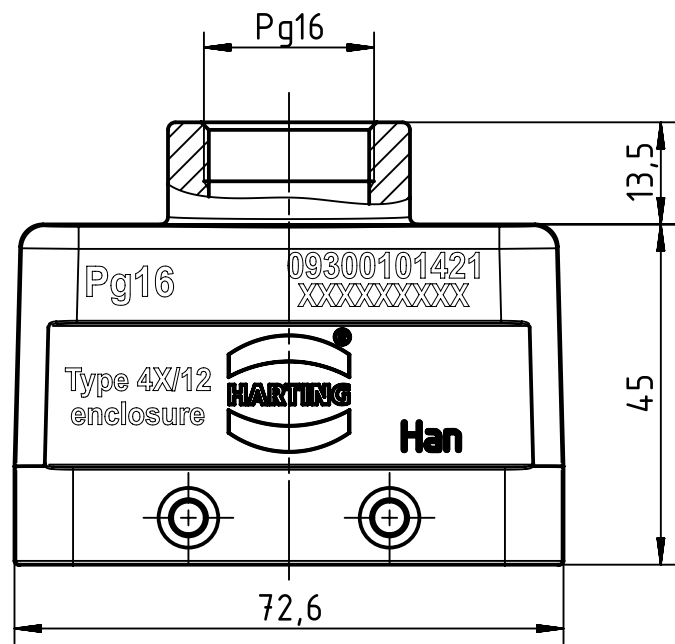

A

B

C

D

	All Dimensions in mm Original Size DIN A4		Scale 1:1	Free size tol.		Ref.		
						Sub.		
	All rights reserved		Created by FINKEV	Inspected by GERB	Standardisation SCHMIDTM	Date 2018-09-05	State Final Release	
	Department EL PD		Title Han B Hood Top Entry LC 4 Pegs PG 16				Doc-Key / ECM-Nr. 100192177/UGD/004/C 500000138601	
HARTING Electric GmbH & Co. KG D-32339 Espelkamp			Type TB	Number 09 30 010 1421			Rev. C	Page 1/1