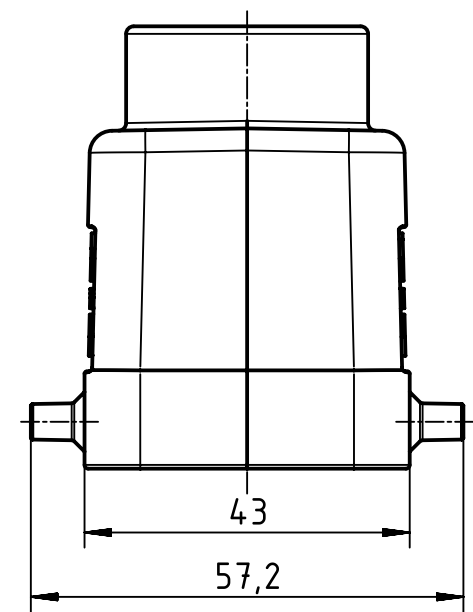

A

B

C

D

	All Dimensions in mm Original Size DIN A4		Scale 1:1	Free size tol.		Ref.		
						Sub.		
	All rights reserved		Created by FINKEV	Inspected by GERB	Standardisation SCHMIDTM	Date 2018-09-05	State Final Release	
	Department EL PD		Title Han B Hood Top Entry LC 4 Pegs PG 16				Doc-Key / ECM-Nr. 100192177/UGD/004/C 500000138601	
HARTING Electric GmbH & Co. KG D-32339 Espelkamp			Type TB	Number 09 30 010 1421			Rev. C	Page 1/1