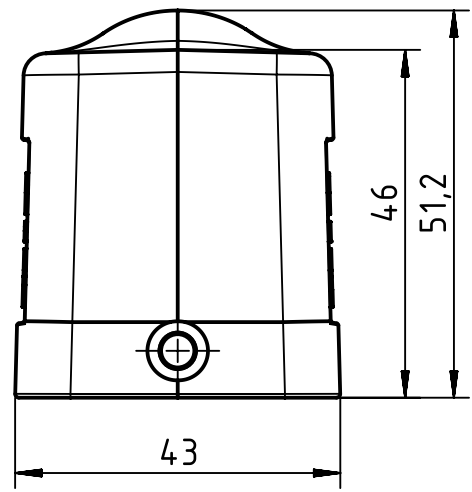

A

B

C

D

	All Dimensions in mm Original Size DIN A4		Scale 1:1	Free size tol.		Ref.
						Sub.
	All rights reserved		Created by RULLKOETTER	Inspected by BERGHORN	Standardisation RUETERA	Date 2017-04-18
	Department EL PD		Title Han B Hood Side Entry LC 2 Pegs PG 16			State Final Release
HARTING Electric GmbH & Co. KG D-32339 Espelkamp			Type TB	Number 09 30 006 1541		Doc-Key / ECM-Nr. 100178822/UGD/007/C 500000117679
					Rev. C	Page 1/1