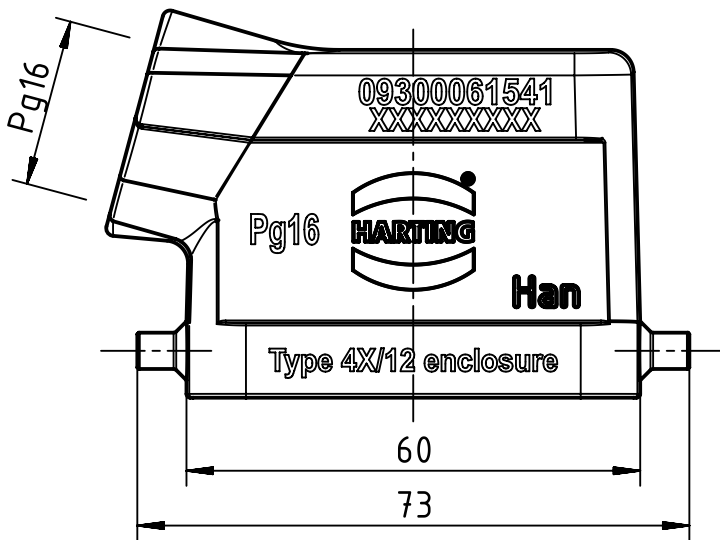

A

B

C

D

	All Dimensions in mm Original Size DIN A4		Scale 1:1	Free size tol.		Ref.
						Sub.
	All rights reserved		Created by RULLKOETTER	Inspected by BERGHORN	Standardisation RUETERA	Date 2017-04-18
	Department EL PD		Title Han B Hood Side Entry LC 2 Pegs PG 16			State Final Release
HARTING Electric GmbH & Co. KG D-32339 Espelkamp			Type TB	Number 09 30 006 1541		Doc-Key / ECM-Nr. 100178822/UGD/007/C 500000117679
					Rev. C	Page 1/1