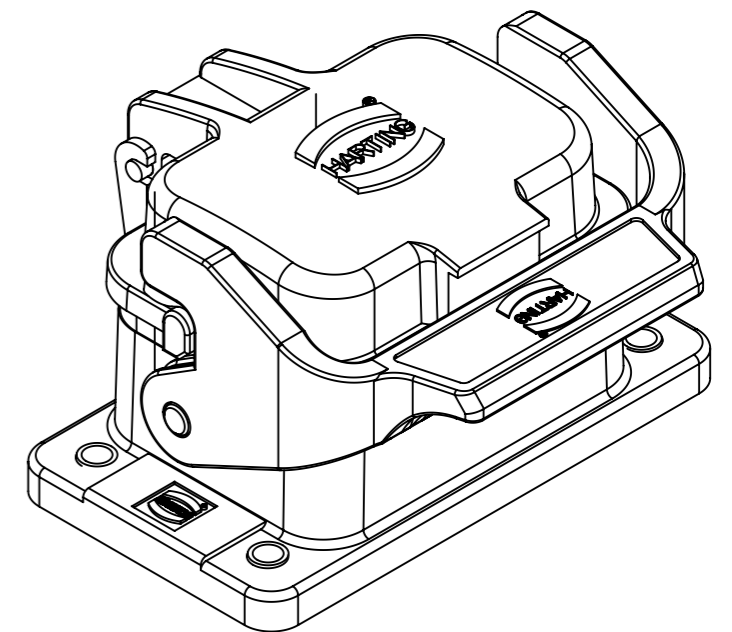

Panel cut out

	All rights reserved Department EL PD - DE HARTING Electric GmbH & Co. KG D-32339 Espelkamp	All Dimensions in mm Original Size DIN A3		Scale 1:1	Free size tol.	Ref. Sub.
		Created by LONGL	Inspected by WENE	Standardisation TIEMANNA	Date 2017-05-31	State Final Release
Title Han 6B IP67 housing with single lever and plastic cover						Doc-Key / ECM-Nr. 100604606/UGD/001/C 500000120072
Type TB		Number 09 30 006 1308			Rev. C	Page 1/1