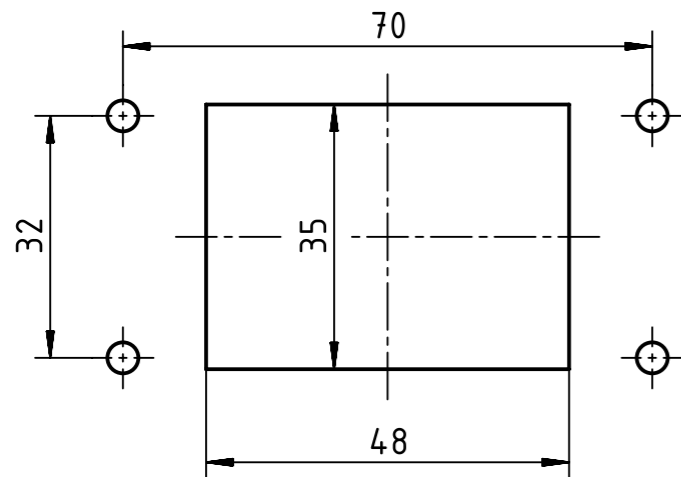

Panel cut out

	All rights reserved Department EL PD - DE HARTING Electric GmbH & Co. KG D-32339 Espelkamp	All Dimensions in mm Original Size DIN A3		Scale 1:1	Free size tol.	Ref. Sub.
		Created by LONGL	Inspected by WENE	Standardisation TIEMANNA	Date 2017-05-31	State Final Release
Title Han 6B IP67 housing with single lever and plastic cover						Doc-Key / ECM-Nr. 100604606/UGD/001/C 500000120072
Type TB		Number 09 30 006 1308			Rev. C	Page 1/1