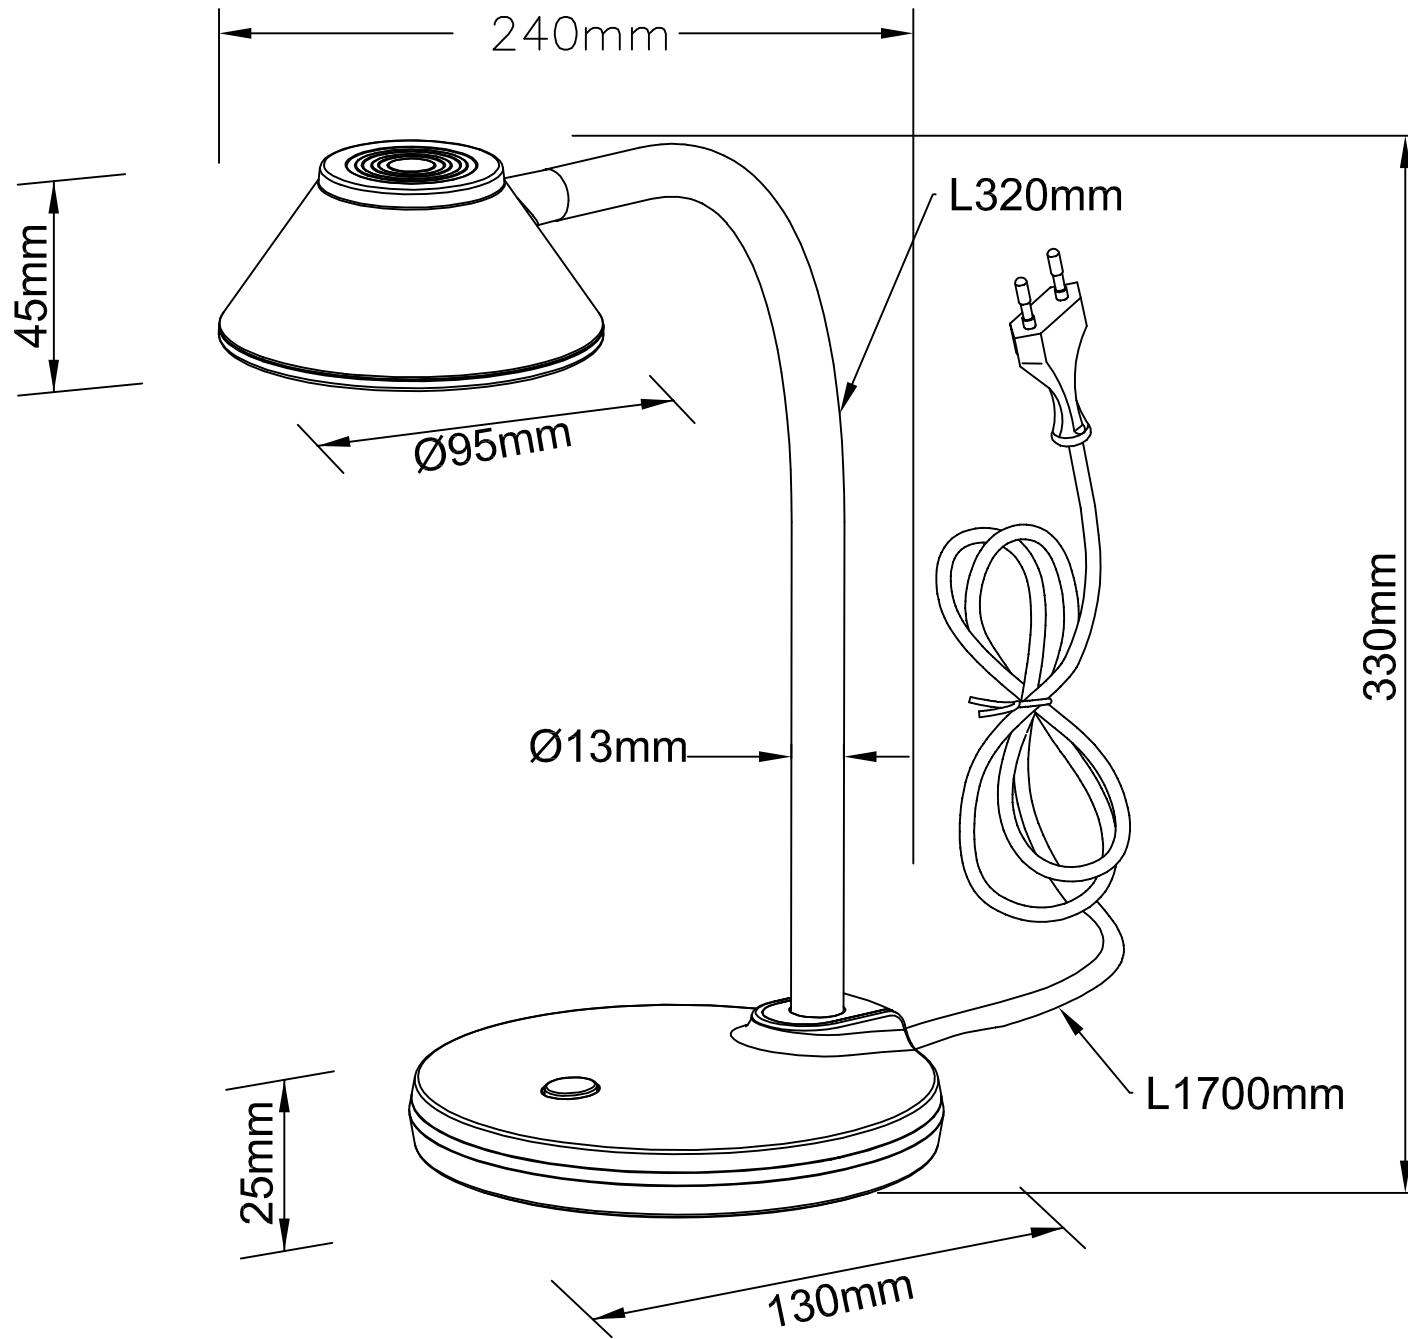

techn.complete height 440mm

R521911XX