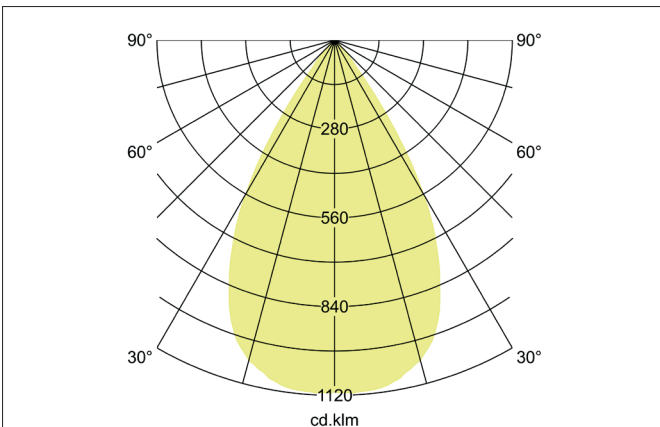

TRAXX MINI LED recessed spotlight, on/off switchable
 Article no. 88746175

Light.
 For Generations.

Tender

LED recessed spotlight, on/off switchable, Round. Ceiling cut-out Ø 92 mm, Installation depth 112 mm, Weight 0,713 kg, with rotations-symmetrical, deep, wide distributed light intensity. optimal light distribution due to a glass transparent cover. Luminous flux 1.802 lm, Power 1 x 15 W, Light colour neutral white, Correlated color temprature (CCT) 3.500 K, Colour rendering index CRI > 90, Rated life time L80/ B50 at 25 °C: 50.000 h, Housing material: Aluminium / Glass / Plastic, Colour: White structure, Permissible ambient temperature (ta): -20 °C - +25 °C, Protection class (EN 61140): II, Degree of protection (DIN EN 60529): IP20, .With electronic driver, on/off switchable.

Article data	
Article no.	88746175
GTIN	4251433973935
Series name	TRAXX MINI
Short description	LED recessed spotlight, on/off switchable
Material	Aluminium / Glass / Plastic
Colour	White
Type of surface	Structure
Shape	Round
Built-in diameter	92 mm
Installation depth	112 mm
Weight	0.713 kg

TRAXX MINI LED recessed spotlight, on/off switchable

Article no. 88746175

Light.
For Generations.

Lighting technology	
Colour temperature	3.500 K
Light colour	White
Light output	Direct
Luminous flux	1,802 lm
System efficiency	120 lm/W
Colour rendering	CRI > 90
Reflector	High-gloss
Beam angle	60°
Light sharing	Symmetric
Adjustable color temperature	No