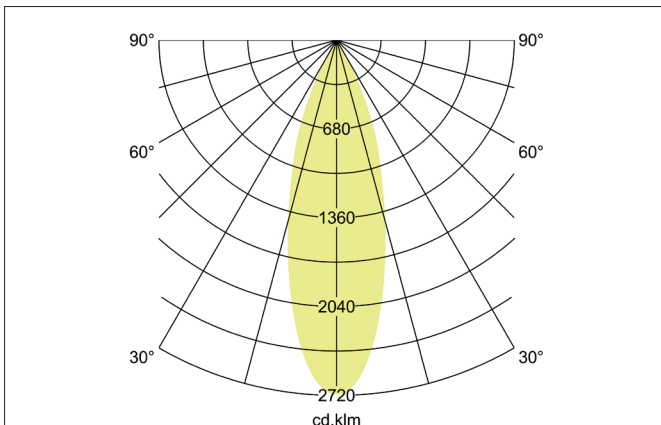

TRAXX MIDI LED recessed spotlight, on/off switchable
Article no. 88753163

Light.
For Generations.

Tender

LED recessed spotlight, on/off switchable, Round. Ceiling cut-out Ø 107 mm, Installation depth 128 mm, Weight 0,910 kg, with rotations-symmetrical, deep, wide distributed light intensity. optimal light distribution due to a glass transparent cover. Luminous flux 2.513 lm, Power 1 x 20 W, Light colour warm white, Correlated color temperature (CCT) 3.000 K, Colour rendering index CRI > 90, Rated life time L80/B50 at 25 °C: 50.000 h, Housing material: Aluminium / Glass / Plastic, Colour: Silver structure, Permissible ambient temperature (ta): -20 °C - +25 °C, Protection class (EN 61140): II, Degree of protection (DIN EN 60529): IP20, .With electronic driver, on/off switchable.