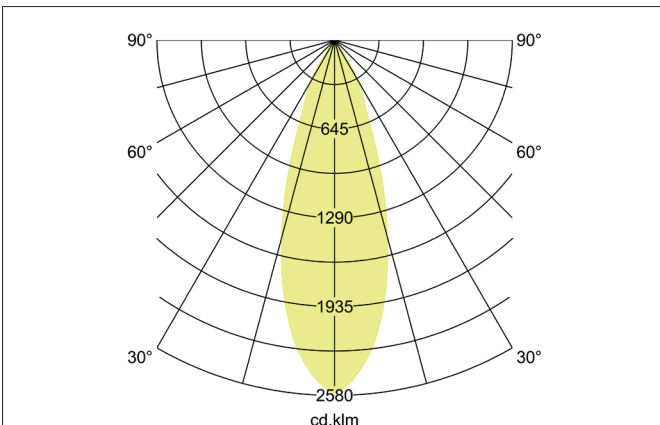

TRAXX MAXI LED recessed spotlight, on/off switchable
 Article no. 88763163

Light.
 For Generations.

Tender

LED recessed spotlight, on/off switchable, Round. Ceiling cut-out Ø 120 mm, Installation depth 130 mm, Weight 1,220 kg, with rotations-symmetrical, deep, wide distributed light intensity. optimal light distribution due to a glass transparent cover. Luminous flux 3.546 lm, Power 1 x 27 W, Light colour warm white, Correlated color temperature (CCT) 3.000 K, Colour rendering index CRI > 90, Rated life time L80/B50 at 25 °C: 50.000 h, Housing material: Aluminium / Glass / Plastic, Colour: Silver structure, Permissible ambient temperature (ta): -20 °C - +25 °C, Protection class (EN 61140): II, Degree of protection (DIN EN 60529): IP20, .With electronic driver, on/off switchable.

Article data	
Article no.	88763163
GTIN	4251433972426
Series name	TRAXX MAXI
Short description	LED recessed spotlight, on/off switchable
Material	Aluminium / Glass / Plastic
Colour	Silver
Type of surface	Structure
Shape	Round
Built-in diameter	120 mm
Installation depth	130 mm
Weight	1.220 kg

TRAXX MAXI LED recessed spotlight, on/off switchable

Article no. 88763163

Light.
For Generations.

Lighting technology	
Colour temperature	3.000 K
Light colour	White
Light output	Direct
Luminous flux	3,546 lm
System efficiency	131 lm/W
Colour rendering	CRI > 90
Reflector	High-gloss
Beam angle	30°
Light sharing	Symmetric