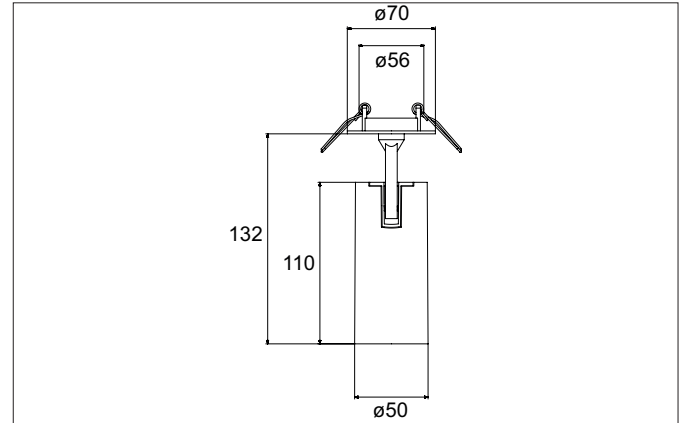

TRAXX MINI LED semi-recessed spotlight, on/off switchable

Article no. 88786163

Light.
For Generations.

Tender
LED semi-recessed spotlight, on/off switchable, Round. Ceiling cut-out Ø 56 mm, Installation depth 50 mm, Weight 0,300 kg, with rotattionssymmetrical, deep, wide distributed light intensity. optimal light distribution due to a glass transparent cover. Luminous flux 1.756 lm, Power 1 x 14,5 W, Light colour warm white, Correlated color temprature (CCT) 3.000 K, Colour rendering index CRI > 90, Rated life time L80/B50 at 25 °C: 50.000 h, Housing material: Aluminium, Colour: Silver structure, Permissible ambient temperature (ta): -20 °C - +25 °C, Protection class (EN 61140): II, Degree of protection (DIN EN 60529): IP20, .With electronic driver, on/off switchable.

Article data	
Article no.	88786163
GTIN	4251433972563
Series name	TRAXX MINI
Short description	LED semi-recessed spotlight, on/off switchable
Material	Aluminium
Colour	Silver
Type of surface	Structure
Shape	Round
Built-in diameter	56 mm
Installation depth	50 mm
Weight	0.300 kg

TRAXX MINI LED semi-recessed spotlight, on/off switchable

Article no. 88786163

Light.
For Generations.

Lighting technology	
Colour temperature	3.000 K
Light colour	White
Light output	Direct
Luminous flux	1,756 lm
System efficiency	121 lm/W
Colour rendering	CRI > 90
Reflector	High-gloss
Beam angle	60°
Light sharing	Symmetric

Packing data	
Gross weight	0.35 kg
Length of packaging	50 mm
Packaging width	50 mm
Packaging height	171 mm
Disposal at end of life	This product must not be disposed of with household waste. You are obliged, to dispose of such electrical waste separately. By disposing of electrical waste and other old or defective electronics separately, you support recycling or other forms of re-use. In that way you help to take care and to avoid that harmful substances get into the environment.