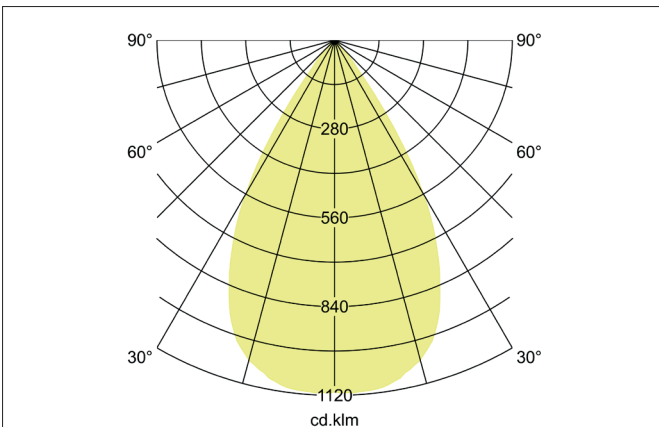

TRAXX MINI LED semi-recessed spotlight, on/off switchable

Article no. 88786163

Light.
For Generations.

Tender
LED semi-recessed spotlight, on/off switchable, Round. Ceiling cut-out Ø 56 mm, Installation depth 50 mm, Weight 0,300 kg, with rotattionssymmetrical, deep, wide distributed light intensity. optimal light distribution due to a glass transparent cover. Luminous flux 1.756 lm, Power 1 x 14,5 W, Light colour warm white, Correlated color temprature (CCT) 3.000 K, Colour rendering index CRI > 90, Rated life time L80/B50 at 25 °C: 50.000 h, Housing material: Aluminium, Colour: Silver structure, Permissible ambient temperature (ta): -20 °C - +25 °C, Protection class (EN 61140): II, Degree of protection (DIN EN 60529): IP20, .With electronic driver, on/off switchable.

Article data	
Article no.	88786163
GTIN	4251433972563
Series name	TRAXX MINI
Short description	LED semi-recessed spotlight, on/off switchable
Material	Aluminium
Colour	Silver
Type of surface	Structure
Shape	Round
Built-in diameter	56 mm
Installation depth	50 mm
Weight	0.300 kg

TRAXX MINI LED semi-recessed spotlight, on/off switchable

Article no. 88786163

Light.
For Generations.

Lighting technology	
Colour temperature	3.000 K
Light colour	White
Light output	Direct
Luminous flux	1,756 lm
System efficiency	121 lm/W
Colour rendering	CRI > 90
Reflector	High-gloss
Beam angle	60°
Light sharing	Symmetric