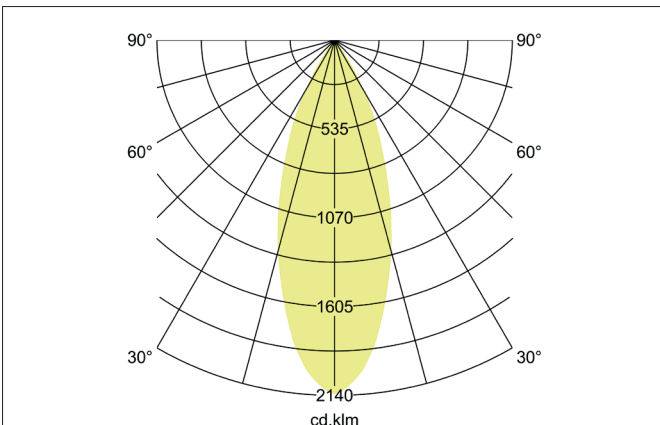

**TRAXX MINI LED recessed spotlight, on/off switchable**  
 Article no. 88744163

Light.  
 For Generations.

**Tender**

LED recessed spotlight, on/off switchable, Round. Ceiling cut-out Ø 92 mm, Installation depth 112 mm, Weight 0,713 kg, with rotations-symmetrical, deep, wide distributed light intensity. optimal light distribution due to a glass transparent cover. Luminous flux 1.859 lm, Power 1 x 15 W, Light colour warm white, Correlated color temperature (CCT) 3.000 K, Colour rendering index CRI > 90, Rated life time L80/B50 at 25 °C: 50.000 h, Housing material: Aluminium / Glass / Plastic, Colour: Silver structure, Permissible ambient temperature (ta): -20 °C - +25 °C, Protection class (EN 61140): II, Degree of protection (DIN EN 60529): IP20, .With electronic driver, on/off switchable.

Article data	
Article no.	88744163
GTIN	4251433972204
Series name	TRAXX MINI
Short description	LED recessed spotlight, on/off switchable
Material	Aluminium / Glass / Plastic
Colour	Silver
Type of surface	Structure
Shape	Round
Built-in diameter	92 mm
Installation depth	112 mm
Weight	0.713 kg

**TRAXX MINI LED recessed spotlight, on/off switchable**

Article no. 88744163

Light.  
For Generations.

Lighting technology	
Colour temperature	3.000 K
Light colour	White
Light output	Direct
Luminous flux	1,859 lm
System efficiency	124 lm/W
Colour rendering	CRI > 90
Reflector	High-gloss
Beam angle	40°
Light sharing	Symmetric