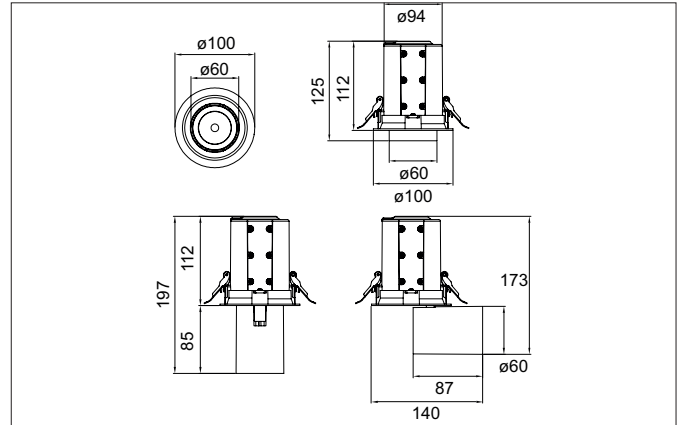

**TRAXX MINI LED recessed spotlight, on/off switchable**  
 Article no. 88744163

Light.  
 For Generations.

**Tender**

LED recessed spotlight, on/off switchable, Round. Ceiling cut-out Ø 92 mm, Installation depth 112 mm, Weight 0,713 kg, with rotations-symmetrical, deep, wide distributed light intensity. optimal light distribution due to a glass transparent cover. Luminous flux 1.859 lm, Power 1 x 15 W, Light colour warm white, Correlated color temperature (CCT) 3.000 K, Colour rendering index CRI > 90, Rated life time L80/B50 at 25 °C: 50.000 h, Housing material: Aluminium / Glass / Plastic, Colour: Silver structure, Permissible ambient temperature (ta): -20 °C - +25 °C, Protection class (EN 61140): II, Degree of protection (DIN EN 60529): IP20, .With electronic driver, on/off switchable.

Article data	
Article no.	88744163
GTIN	4251433972204
Series name	TRAXX MINI
Short description	LED recessed spotlight, on/off switchable
Material	Aluminium / Glass / Plastic
Colour	Silver
Type of surface	Structure
Shape	Round
Built-in diameter	92 mm
Installation depth	112 mm
Weight	0.713 kg

**TRAXX MINI LED recessed spotlight, on/off switchable**

Article no. 88744163

Light.  
For Generations.

Lighting technology	
Colour temperature	3.000 K
Light colour	White
Light output	Direct
Luminous flux	1,859 lm
System efficiency	124 lm/W
Colour rendering	CRI > 90
Reflector	High-gloss
Beam angle	40°
Light sharing	Symmetric

Packing data	
Gross weight	0.776 kg
Length of packaging	170 mm
Packaging width	170 mm
Packaging height	110 mm
Disposal at end of life	This product must not be disposed of with household waste. You are obliged, to dispose of such electrical waste separately. By disposing of electrical waste and other old or defective electronics separately, you support recycling or other forms of re-use. In that way you help to take care and to avoid that harmful substances get into the environment.