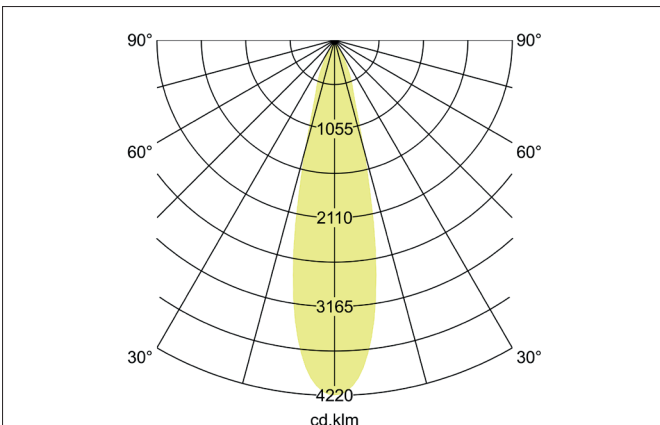

TRAXX MIDI LED recessed spotlight, on/off switchable
 Article no. 88752163

Light.
 For Generations.

Tender

LED recessed spotlight, on/off switchable, Round. Ceiling cut-out Ø 107 mm, Installation depth 128 mm, Weight 0,910 kg, with rotations-symmetrical, deep, wide distributed light intensity. optimal light distribution due to a glass transparent cover. Luminous flux 2.404 lm, Power 1 x 20 W, Light colour warm white, Correlated color temperature (CCT) 3.000 K, Colour rendering index CRI > 90, Rated life time L80/B50 at 25 °C: 50.000 h, Housing material: Aluminium / Glass / Plastic, Colour: Silver structure, Permissible ambient temperature (ta): -20 °C - +25 °C, Protection class (EN 61140): II, Degree of protection (DIN EN 60529): IP20, .With electronic driver, on/off switchable.