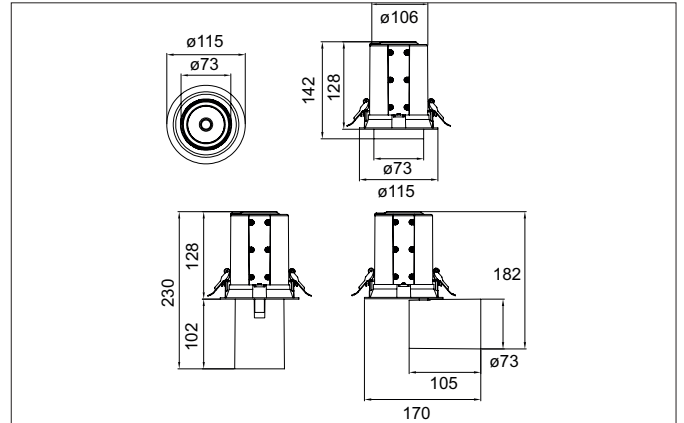

TRAXX MIDI LED recessed spotlight, on/off switchable
 Article no. 88755163

Light.
 For Generations.

Tender
 LED recessed spotlight, on/off switchable, Round. Ceiling cut-out Ø 107 mm, Installation depth 128 mm, Weight 0,910 kg, with rotations-symmetrical, deep, wide distributed light intensity. optimal light distribution due to a glass transparent cover. Luminous flux 2.714 lm, Power 1 x 20 W, Light colour warm white, Correlated color temperature (CCT) 3.000 K, Colour rendering index CRI > 90, Rated life time L80/B50 at 25 °C: 50.000 h, Housing material: Aluminium / Glass / Plastic, Colour: Silver structure, Permissible ambient temperature (ta): -20 °C - +25 °C, Protection class (EN 61140): II, Degree of protection (DIN EN 60529): IP20, .With electronic driver, on/off switchable.

Article data	
Article no.	88755163
GTIN	4251433972419
Series name	TRAXX MIDI
Short description	LED recessed spotlight, on/off switchable
Material	Aluminium / Glass / Plastic
Colour	Silver
Type of surface	Structure
Shape	Round
Built-in diameter	107 mm
Installation depth	128 mm
Weight	0.910 kg

TRAXX MIDI LED recessed spotlight, on/off switchable

Article no. 88755163

Light.
For Generations.

Lighting technology	
Colour temperature	3.000 K
Light colour	White
Light output	Direct
Luminous flux	2,714 lm
System efficiency	136 lm/W
Colour rendering	CRI > 90
Reflector	High-gloss
Beam angle	50°
Light sharing	Symmetric

Packing data	
Gross weight	0.98 kg
Length of packaging	175 mm
Packaging width	175 mm
Packaging height	150 mm
Disposal at end of life	This product must not be disposed of with household waste. You are obliged, to dispose of such electrical waste separately. By disposing of electrical waste and other old or defective electronics separately, you support recycling or other forms of re-use. In that way you help to take care and to avoid that harmful substances get into the environment.