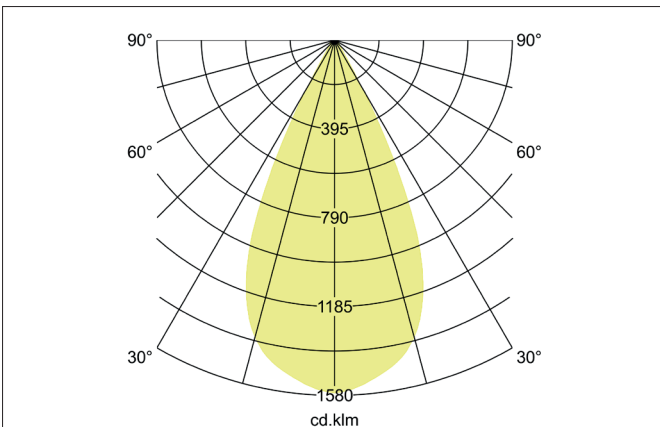

TRAXX MIDI LED recessed spotlight, on/off switchable
 Article no. 88755163

Light.
 For Generations.

Tender
 LED recessed spotlight, on/off switchable, Round. Ceiling cut-out Ø 107 mm, Installation depth 128 mm, Weight 0,910 kg, with rotations-symmetrical, deep, wide distributed light intensity. optimal light distribution due to a glass transparent cover. Luminous flux 2.714 lm, Power 1 x 20 W, Light colour warm white, Correlated color temperature (CCT) 3.000 K, Colour rendering index CRI > 90, Rated life time L80/B50 at 25 °C: 50.000 h, Housing material: Aluminium / Glass / Plastic, Colour: Silver structure, Permissible ambient temperature (ta): -20 °C - +25 °C, Protection class (EN 61140): II, Degree of protection (DIN EN 60529): IP20, .With electronic driver, on/off switchable.