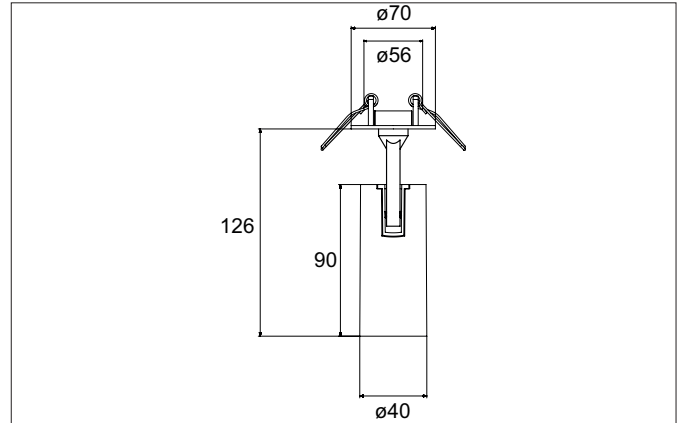

TRAXX MICRO LED semi-recessed spotlight, on/off switchable
 Article no. 88776163

Light.
 For Generations.

Tender
 LED semi-recessed spotlight, on/off switchable, Round. Ceiling cut-out Ø 56 mm, Installation depth 50 mm, Weight 0,200 kg, with rotattionssymmetrical, deep, wide distributed light intensity. optimal light distribution due to a glass transparent cover. Luminous flux 1.340 lm, Power 1 x 11 W, Light colour warm white, Correlated color temprature (CCT) 3.000 K, Colour rendering index CRI > 90, Rated life time L80/B50 at 25 °C: 50.000 h, Housing material: Aluminium, Colour: Silver structure, Permissible ambient temperature (ta): -20 °C - +25 °C, Protection class (EN 61140): II, Degree of protection (DIN EN 60529): IP20, .With electronic driver, on/off switchable.

Article data	
Article no.	88776163
GTIN	4251433972358
Series name	TRAXX MICRO
Short description	LED semi-recessed spotlight, on/off switchable
Material	Aluminium
Colour	Silver
Type of surface	Structure
Shape	Round
Built-in diameter	56 mm
Installation depth	50 mm
Weight	0.200 kg

TRAXX MICRO LED semi-recessed spotlight, on/off switchable

Article no. 88776163

Light.
For Generations.

Lighting technology	
Colour temperature	3.000 K
Light colour	White
Light output	Direct
Luminous flux	1,340 lm
System efficiency	122 lm/W
Colour rendering	CRI > 90
Reflector	High-gloss
Beam angle	60°
Light sharing	Symmetric

Packing data	
Gross weight	0.25 kg
Length of packaging	40 mm
Packaging width	40 mm
Packaging height	151 mm
Disposal at end of life	This product must not be disposed of with household waste. You are obliged, to dispose of such electrical waste separately. By disposing of electrical waste and other old or defective electronics separately, you support recycling or other forms of re-use. In that way you help to take care and to avoid that harmful substances get into the environment.