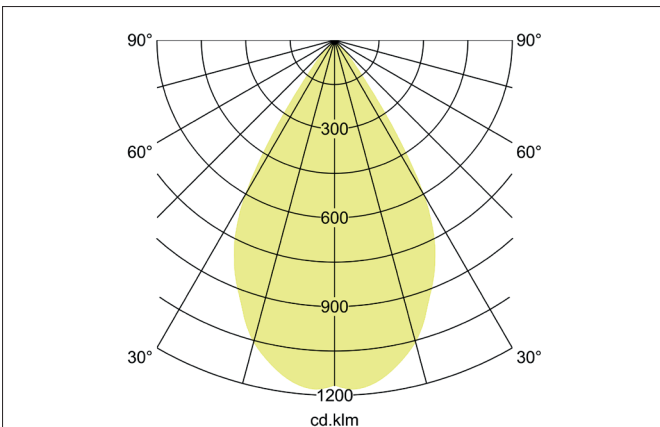

TRAXX MICRO LED semi-recessed spotlight, on/off switchable
 Article no. 88776163

Light.
 For Generations.

Tender
 LED semi-recessed spotlight, on/off switchable, Round. Ceiling cut-out Ø 56 mm, Installation depth 50 mm, Weight 0,200 kg, with rotattionssymmetrical, deep, wide distributed light intensity. optimal light distribution due to a glass transparent cover. Luminous flux 1.340 lm, Power 1 x 11 W, Light colour warm white, Correlated color temprature (CCT) 3.000 K, Colour rendering index CRI > 90, Rated life time L80/B50 at 25 °C: 50.000 h, Housing material: Aluminium, Colour: Silver structure, Permissible ambient temperature (ta): -20 °C - +25 °C, Protection class (EN 61140): II, Degree of protection (DIN EN 60529): IP20, .With electronic driver, on/off switchable.

Article data	
Article no.	88776163
GTIN	4251433972358
Series name	TRAXX MICRO
Short description	LED semi-recessed spotlight, on/off switchable
Material	Aluminium
Colour	Silver
Type of surface	Structure
Shape	Round
Built-in diameter	56 mm
Installation depth	50 mm
Weight	0.200 kg

TRAXX MICRO LED semi-recessed spotlight, on/off switchable

Article no. 88776163

Light.
For Generations.

Lighting technology	
Colour temperature	3.000 K
Light colour	White
Light output	Direct
Luminous flux	1,340 lm
System efficiency	122 lm/W
Colour rendering	CRI > 90
Reflector	High-gloss
Beam angle	60°
Light sharing	Symmetric