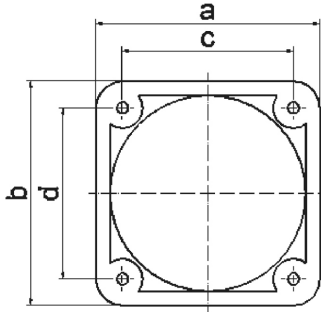

Logistics data	
Volume	5,737.5 ccm

a	b	c	d	e	Bestell-Nr.
50	50	38	38	13	1843
54	54	44	44	10	1847
57	66	47	47	10	1848
60	60	50	50	10	1849
62	62	52	52	10	1850
62	70	52	60	10	1851

30 MB 182