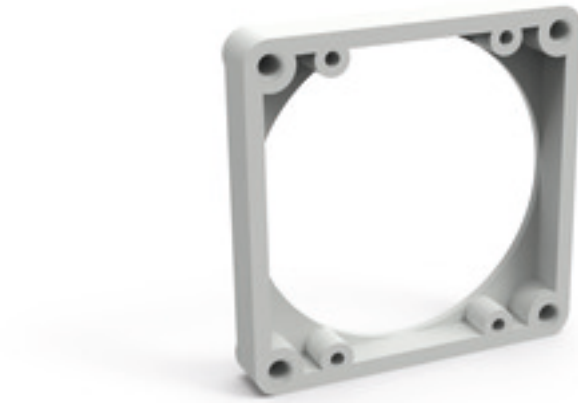

Accessories sockets - 60x60

Product description	
BALS-Prd.-Nr	187
EAN	4024941001878
Product category	Mounting frame
Colour code	grey RAL 7035
Height	70mm
Width	70mm
Depth	12mm
Flange size vertical in mm	70mm
Flange size horizontal in mm	70mm

Product description	
Drill hole dist. vertical mm	60mm
Drill hole dist. horizontal mm	60mm
Material of enclosure	Polyamide

Logistics data	
Weight/pcs	0.014 kg / Piece
Packaging	Bag
Content amount	1 ST
EAN	4024941001878
Length	12 mm
Width	70 mm
Height	70 mm
Weight	0.015 kg
Volume	58.8 ccm
Packaging	Carton
Content amount	100 ST
EAN	4024941326988
Length	275 mm
Width	175 mm
Height	137 mm
Weight	1.525 kg